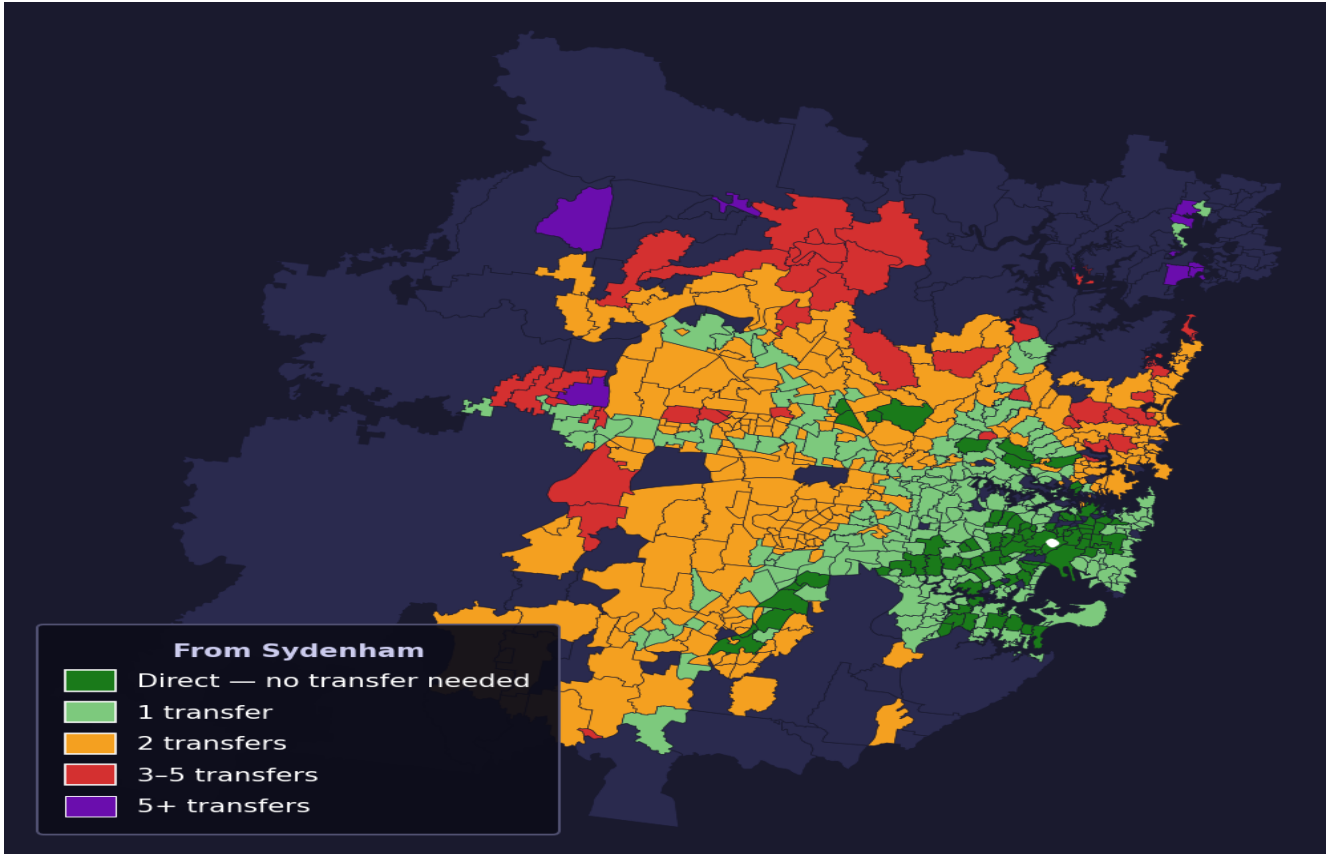

Sydenham

Rank #154 of 781 suburbs

Composite 73 /100	Journey Quality 95 /100	Cost Efficiency 26 /100	Connectivity 78 /100
------------------------------------	--	--	---------------------------------------

Direct (0 transfers)	92 of 781
1 transfer	248 of 781
2 transfers	260 of 781
3-5 transfers	46 of 781
5+ transfers	134 of 781

Destination	Time	Single Trip	Weekly
Sydney CBD	16 min	\$3.03	\$30.30/wk
Parramatta	95 min	\$5.79	\$50.00/wk
Sydney Airport	68 min	\$3.68	
Macquarie Park	42 min	\$3.76	\$37.60/wk
Olympic Park	87 min	\$5.79	\$50.00/wk