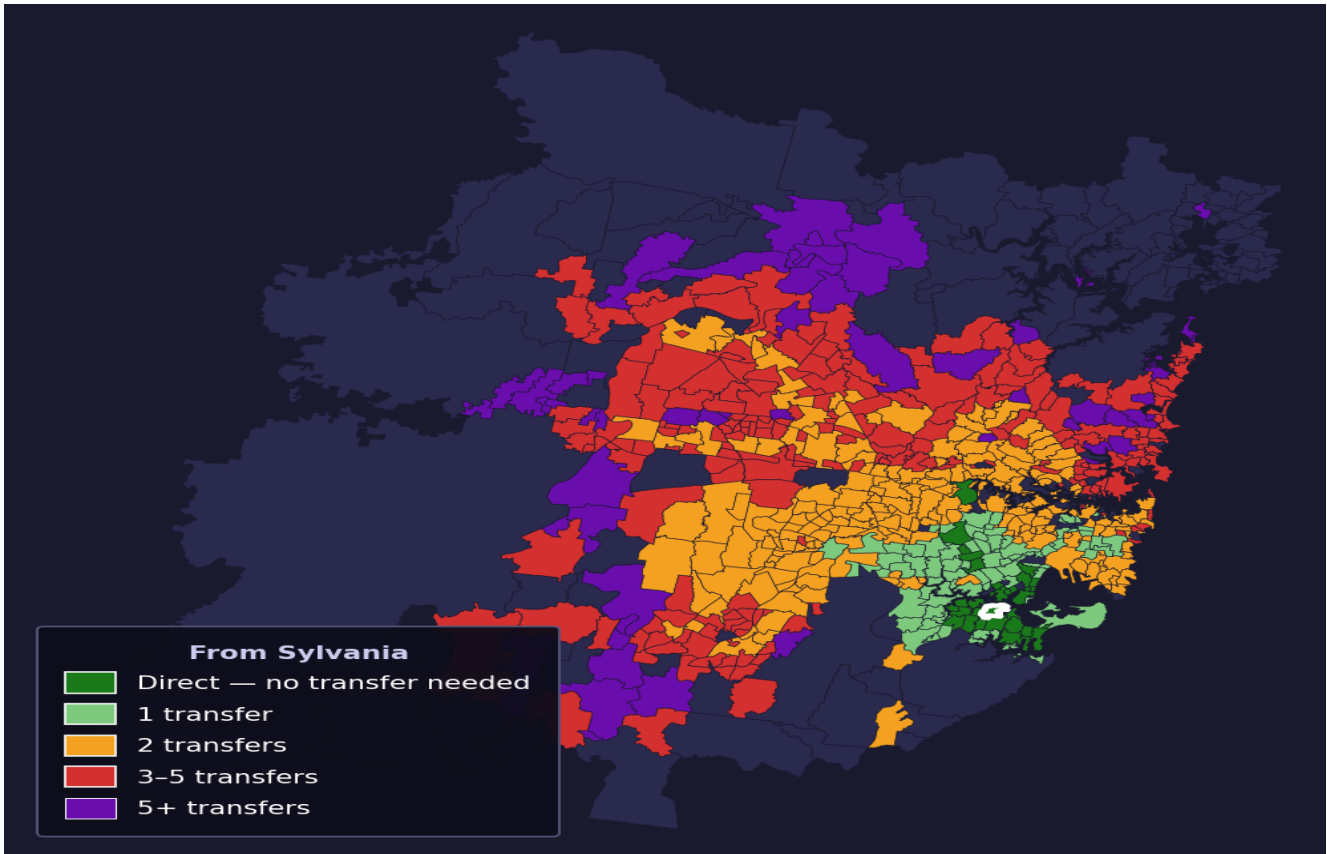

Sylvania

Rank #481 of 781 suburbs

Composite 57 /100	Journey Quality 38 /100	Cost Efficiency 93 /100	Connectivity 56 /100
------------------------------------	--	--	---------------------------------------

Direct (0 transfers)	33 of 781
1 transfer	85 of 781
2 transfers	245 of 781
3-5 transfers	222 of 781
5+ transfers	195 of 781

Destination	Time	Single Trip	Weekly
Sydney CBD	121 min	\$6.79	\$50.00/wk
Parramatta	166 min	\$9.16	\$50.00/wk
Sydney Airport	102 min	\$5.79	
Macquarie Park	165 min	\$8.43	\$50.00/wk
Olympic Park	146 min	\$7.76	\$50.00/wk