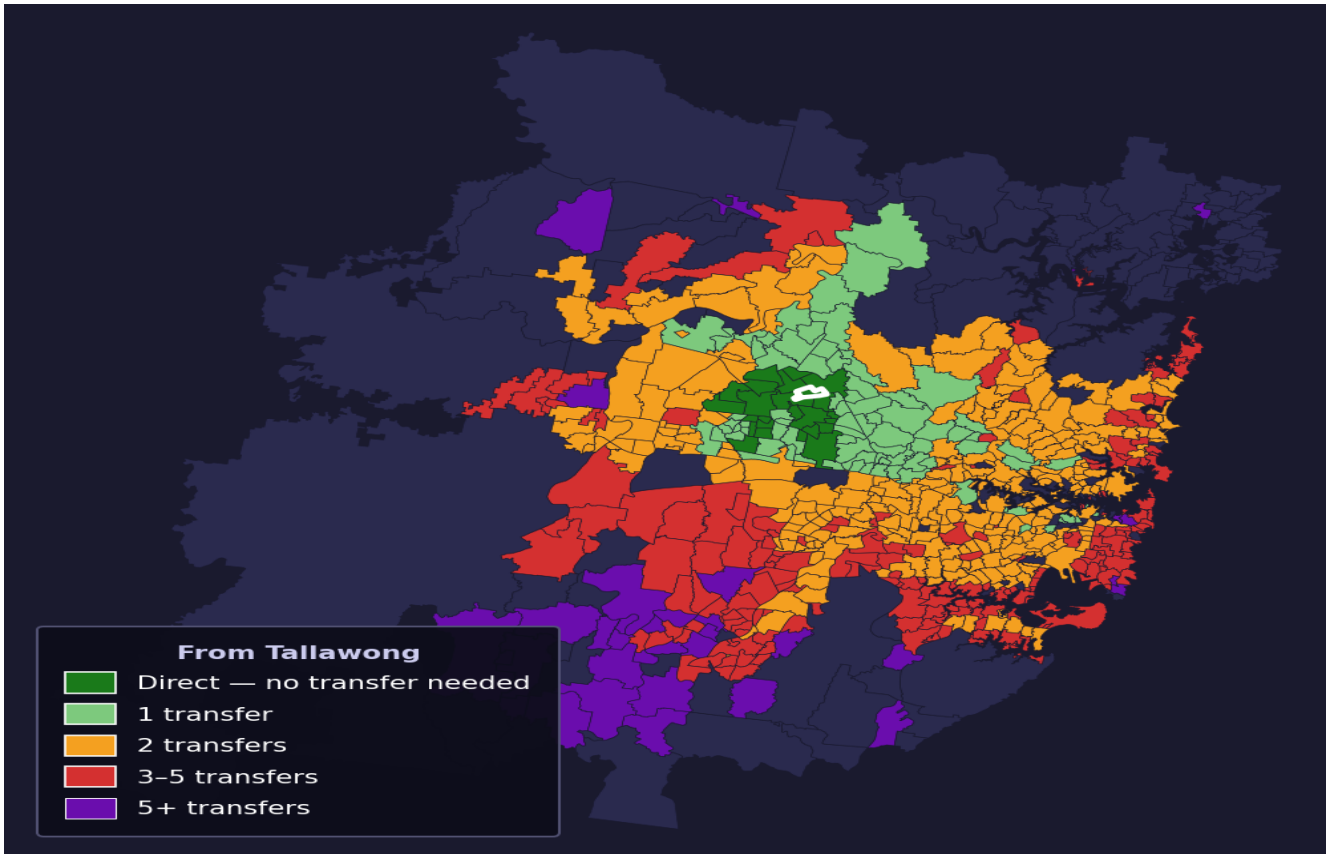

Tallawong

Rank #360 of 781 suburbs

Composite 64 _{/100}	Journey Quality 55 _{/100}	Cost Efficiency 87 _{/100}	Connectivity 58 _{/100}
---	---	---	--

Direct (0 transfers)	24 of 781
1 transfer	81 of 781
2 transfers	297 of 781
3-5 transfers	210 of 781
5+ transfers	168 of 781

Destination	Time	Single Trip	Weekly
Sydney CBD	89 min	\$6.18	\$50.00/wk
Parramatta	73 min	\$5.15	\$50.00/wk
Sydney Airport	151 min	\$7.82	
Macquarie Park	78 min	\$5.43	\$47.98/wk
Olympic Park	116 min	\$7.80	\$50.00/wk