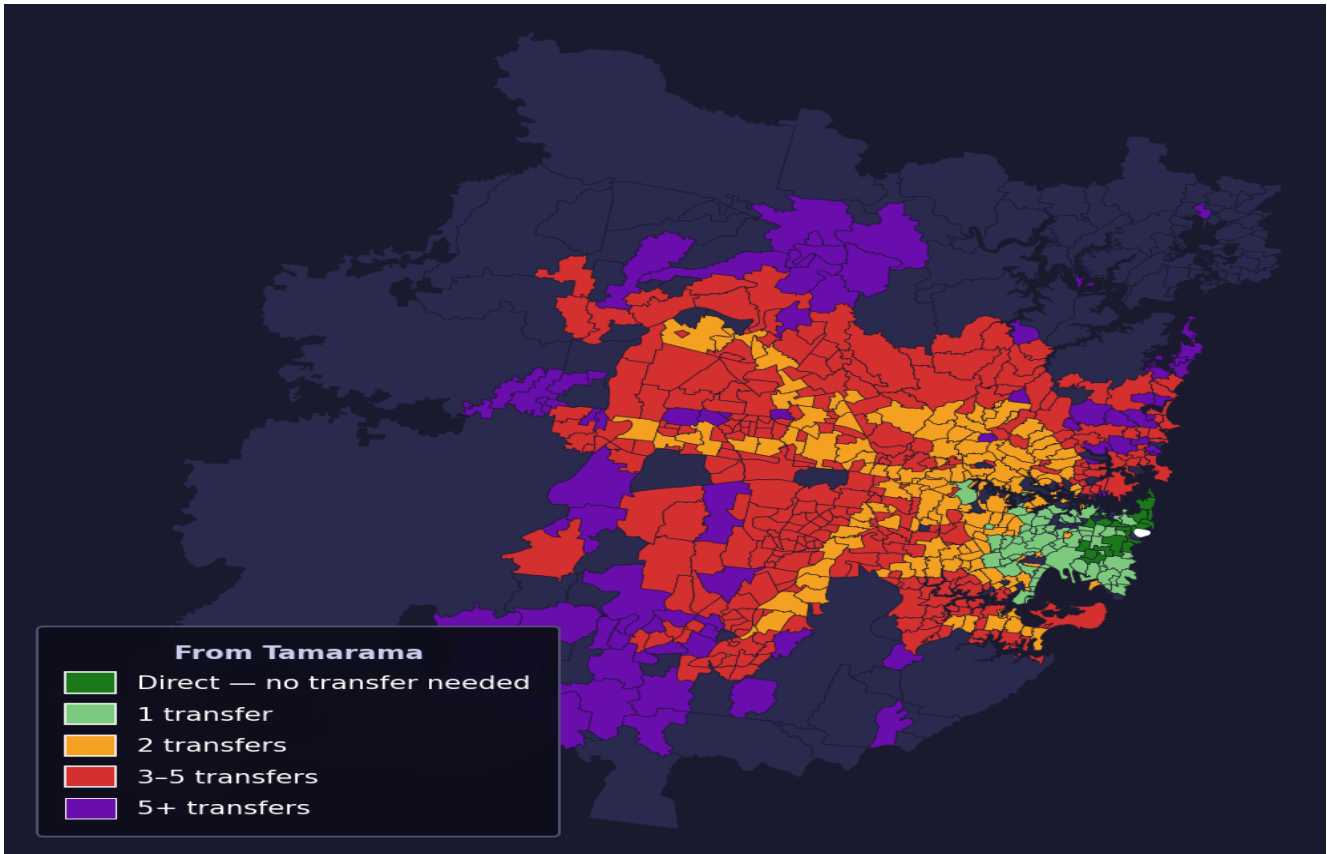

Tamarama

Rank #248 of 781 suburbs

Composite 69 _{/100}	Journey Quality 76 _{/100}	Cost Efficiency 79 _{/100}	Connectivity 49 _{/100}
---	---	---	--

Direct (0 transfers)	22 of 781
1 transfer	68 of 781
2 transfers	157 of 781
3-5 transfers	311 of 781
5+ transfers	222 of 781

Destination	Time	Single Trip	Weekly
Sydney CBD	50 min	\$3.73	\$37.32/wk
Parramatta	135 min	\$7.44	\$50.00/wk
Sydney Airport	95 min	\$4.34	
Macquarie Park	89 min	\$6.09	\$50.00/wk
Olympic Park	154 min	\$9.43	\$50.00/wk