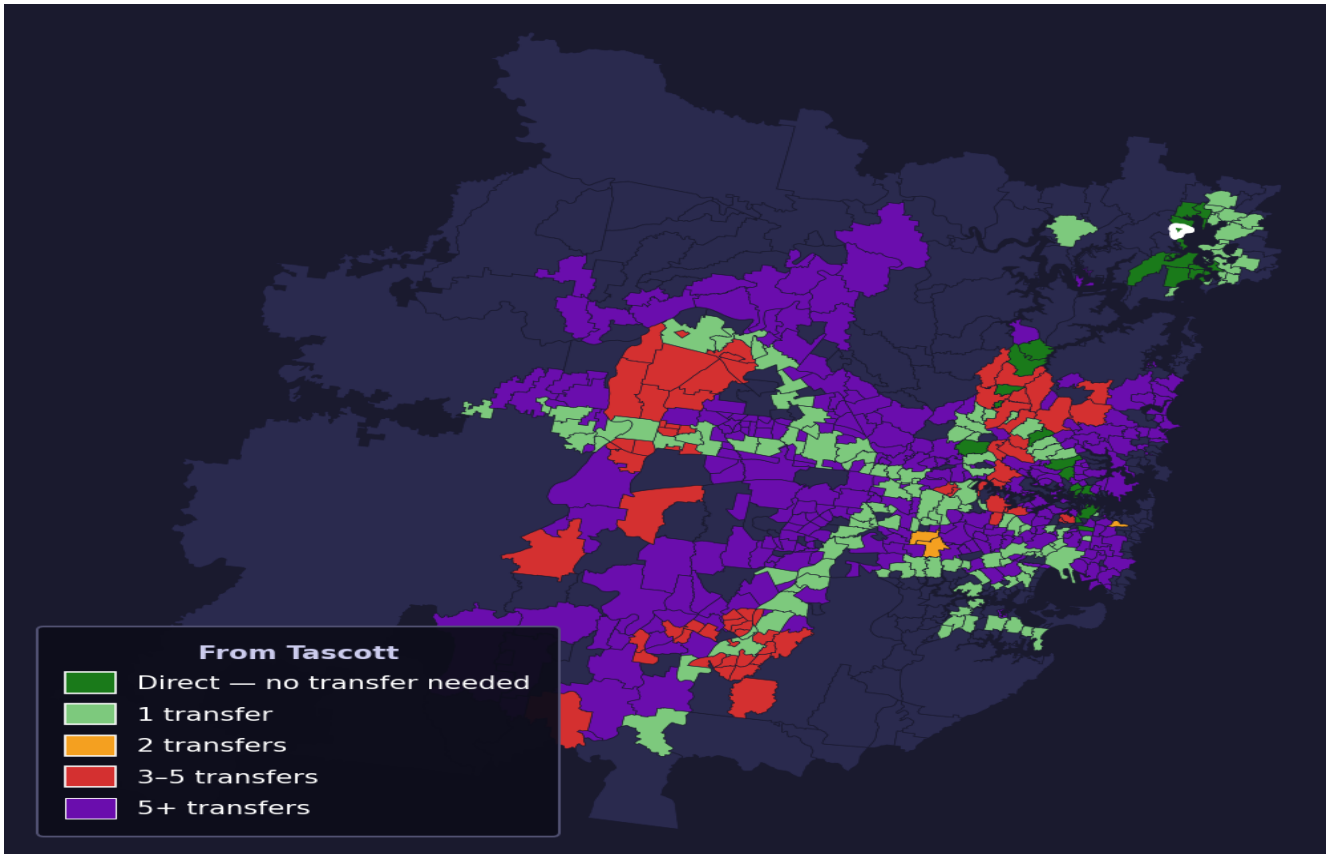

Tascott

Rank #643 of 781 suburbs

Composite 50 _{/100}	Journey Quality 37 _{/100}	Cost Efficiency 94 _{/100}	Connectivity 32 _{/100}
---	---	---	--

Direct (0 transfers)	29 of 781
1 transfer	129 of 781
2 transfers	3 of 781
3-5 transfers	71 of 781
5+ transfers	548 of 781

Destination	Time	Single Trip	Weekly
Sydney CBD	121 min	\$6.78	\$50.00/wk
Parramatta	207 min	\$10.79	\$50.00/wk
Sydney Airport	208 min	\$9.36	
Macquarie Park	155 min	\$8.66	\$50.00/wk
Olympic Park	175 min	\$13.26	\$50.00/wk