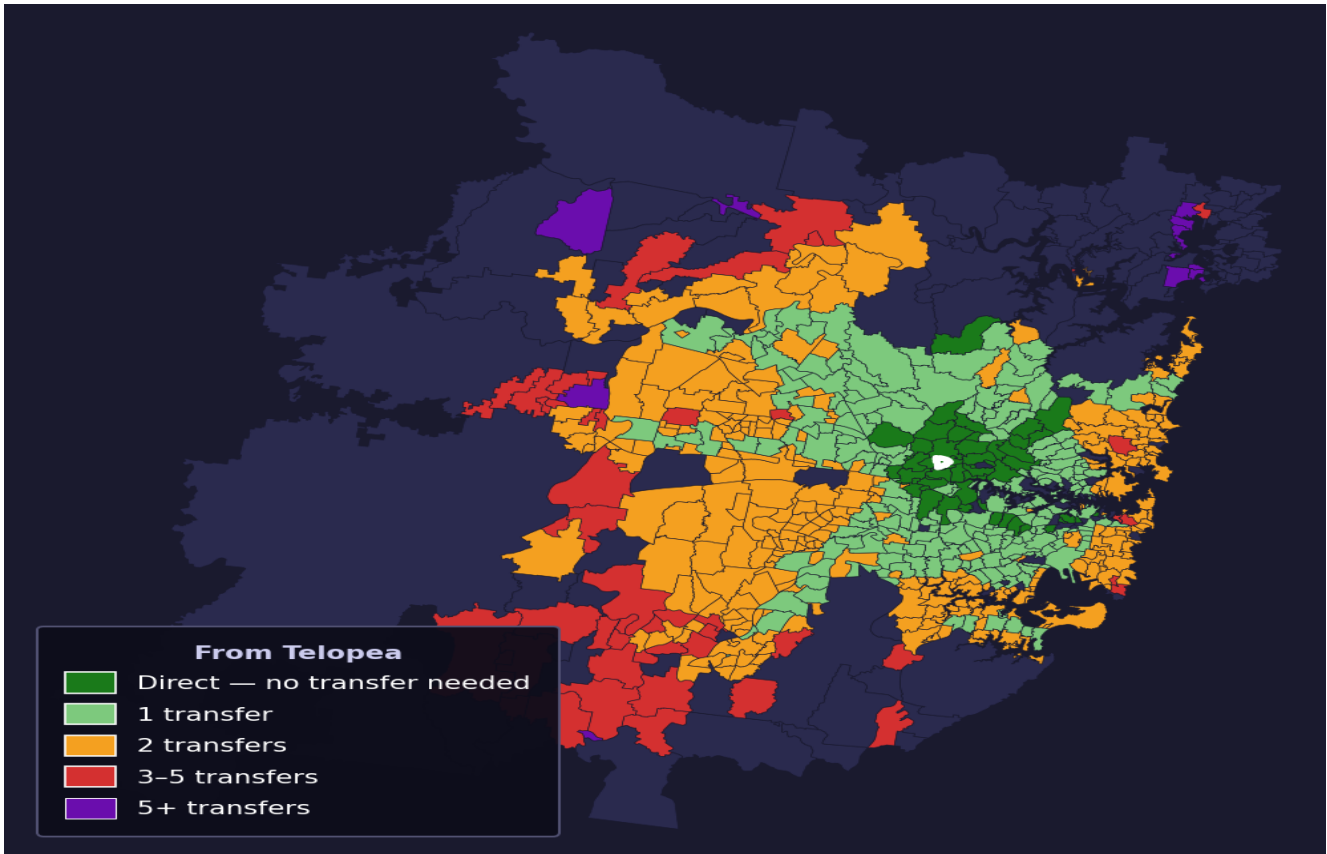

Telopea

Rank #272 of 781 suburbs

Composite 68 /100	Journey Quality 52 /100	Cost Efficiency 88 /100	Connectivity 74 /100
------------------------------------	--	--	---------------------------------------

Direct (0 transfers)	51 of 781
1 transfer	234 of 781
2 transfers	309 of 781
3-5 transfers	50 of 781
5+ transfers	136 of 781

Destination	Time	Single Trip	Weekly
Sydney CBD	95 min	\$5.95	\$50.00/wk
Parramatta	26 min	\$3.14	\$31.40/wk
Sydney Airport	134 min	\$6.37	
Macquarie Park	67 min	\$4.05	\$40.54/wk
Olympic Park	50 min	\$3.45	\$34.50/wk