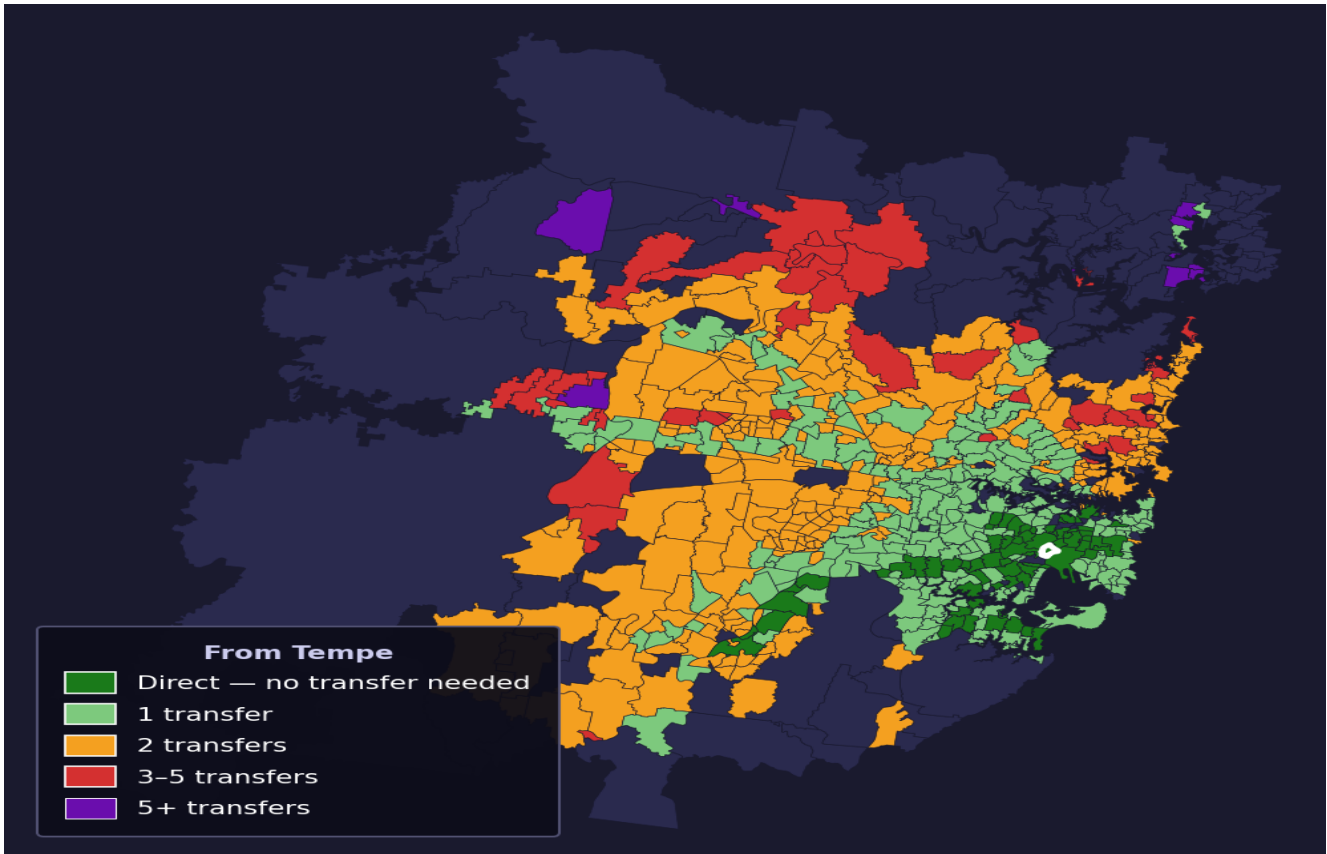

Tempe

Rank #45 of 781 suburbs

Composite 77 _{/100}	Journey Quality 84 _{/100}	Cost Efficiency 66 _{/100}	Connectivity 77 _{/100}
---	---	---	--

Direct (0 transfers)	76 of 781
1 transfer	261 of 781
2 transfers	263 of 781
3-5 transfers	46 of 781
5+ transfers	134 of 781

Destination	Time	Single Trip	Weekly
Sydney CBD	36 min	\$3.75	\$37.54/wk
Parramatta	113 min	\$5.53	\$50.00/wk
Sydney Airport	67 min	\$2.97	
Macquarie Park	67 min	\$4.07	\$40.70/wk
Olympic Park	134 min	\$6.72	\$50.00/wk