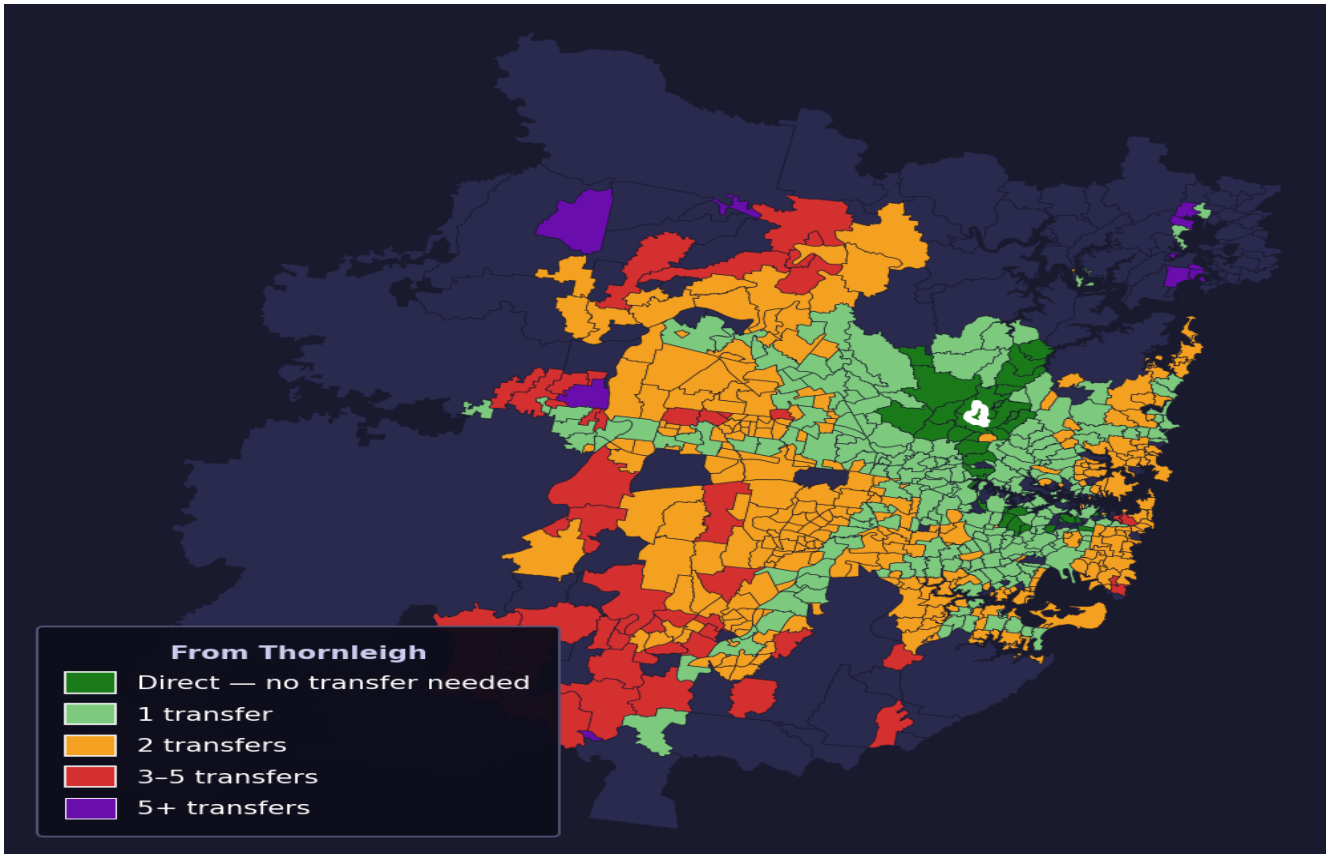

# Thornleigh

Rank #291 of 781 suburbs

<b>Composite</b> <b>67</b> <sub>/100</sub>	<b>Journey Quality</b> <b>51</b> <sub>/100</sub>	<b>Cost Efficiency</b> <b>89</b> <sub>/100</sub>	<b>Connectivity</b> <b>73</b> <sub>/100</sub>
-----------------------------------------------	-----------------------------------------------------	-----------------------------------------------------	--------------------------------------------------

<b>Direct (0 transfers)</b>	<b>37 of 781</b>
<b>1 transfer</b>	<b>240 of 781</b>
<b>2 transfers</b>	<b>319 of 781</b>
<b>3-5 transfers</b>	<b>50 of 781</b>
<b>5+ transfers</b>	<b>134 of 781</b>

Destination	Time	Single Trip	Weekly
Sydney CBD	97 min	\$6.68	\$50.00/wk
Parramatta	77 min	\$4.34	\$43.40/wk
Sydney Airport	166 min	\$7.14	
Macquarie Park	77 min	\$6.10	\$50.00/wk
Olympic Park	133 min	\$8.13	\$50.00/wk