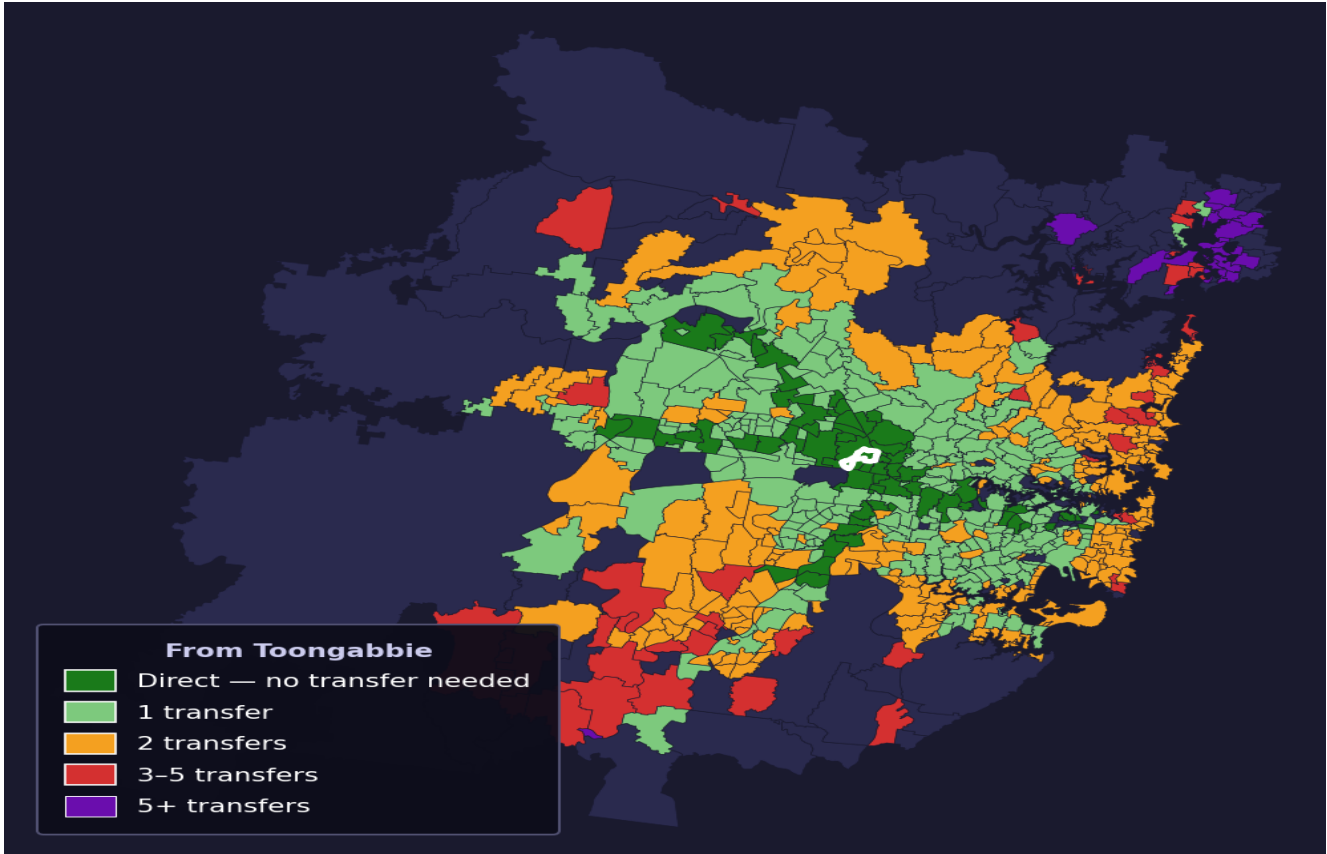

Toongabbie

Rank #358 of 781 suburbs

Composite 64 _{/100}	Journey Quality 37 _{/100}	Cost Efficiency 94 _{/100}	Connectivity 79 _{/100}
---	---	---	--

Direct (0 transfers)	72 of 781
1 transfer	283 of 781
2 transfers	250 of 781
3-5 transfers	50 of 781
5+ transfers	125 of 781

Destination	Time	Single Trip	Weekly
Sydney CBD	121 min	\$6.13	\$50.00/wk
Parramatta	61 min	\$4.10	\$41.00/wk
Sydney Airport	159 min	\$8.34	
Macquarie Park	117 min	\$6.38	\$50.00/wk
Olympic Park	140 min	\$7.70	\$50.00/wk