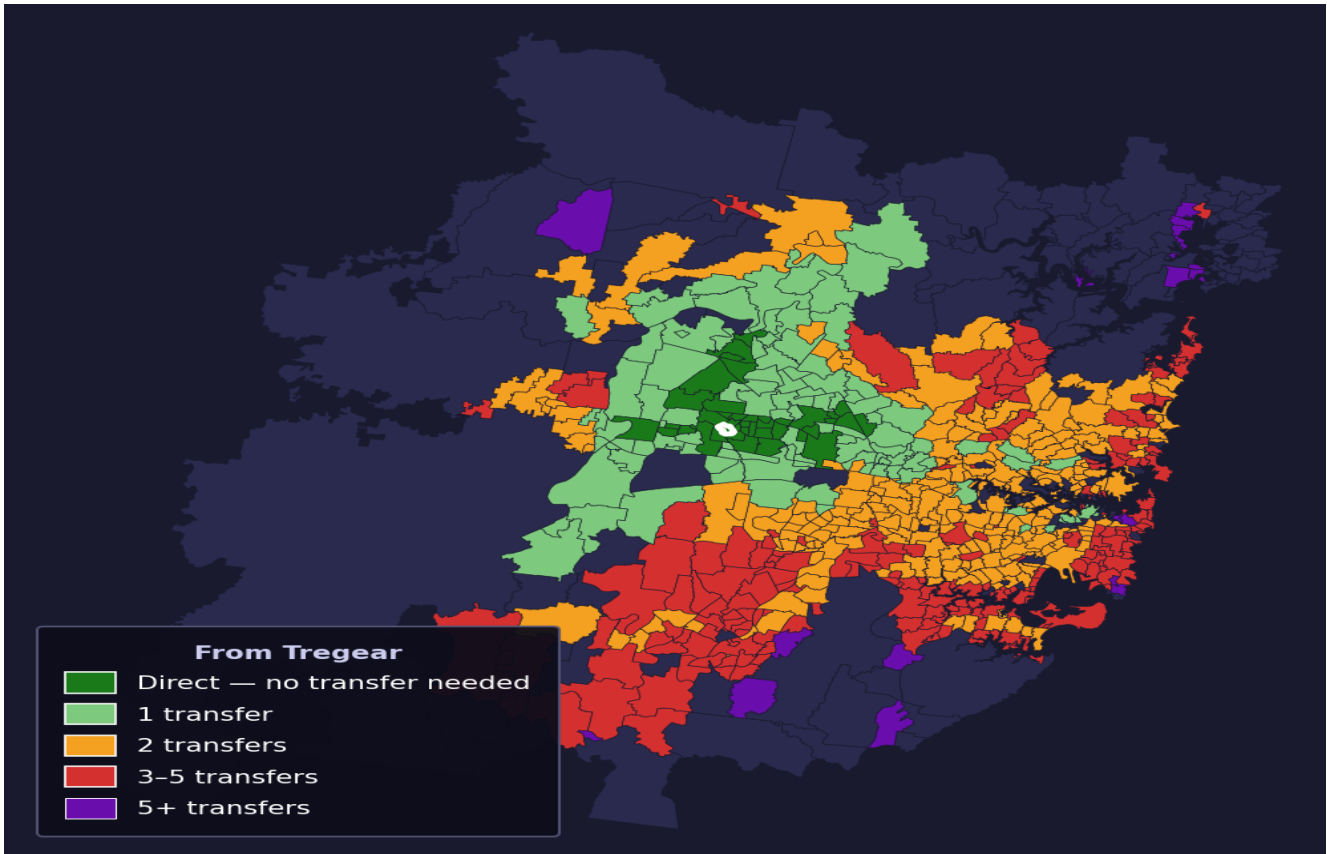

Tregear

Rank #651 of 781 suburbs

Composite 50 /100	Journey Quality 15 /100	Cost Efficiency 98 /100	Connectivity 62 /100
------------------------------------	--	--	---------------------------------------

Direct (0 transfers)	39 of 781
1 transfer	108 of 781
2 transfers	273 of 781
3-5 transfers	216 of 781
5+ transfers	144 of 781

Destination	Time	Single Trip	Weekly
Sydney CBD	163 min	\$7.20	\$50.00/wk
Parramatta	133 min	\$7.20	\$50.00/wk
Sydney Airport	207 min	\$9.23	
Macquarie Park	185 min	\$9.23	\$50.00/wk
Olympic Park	156 min	\$9.19	\$50.00/wk