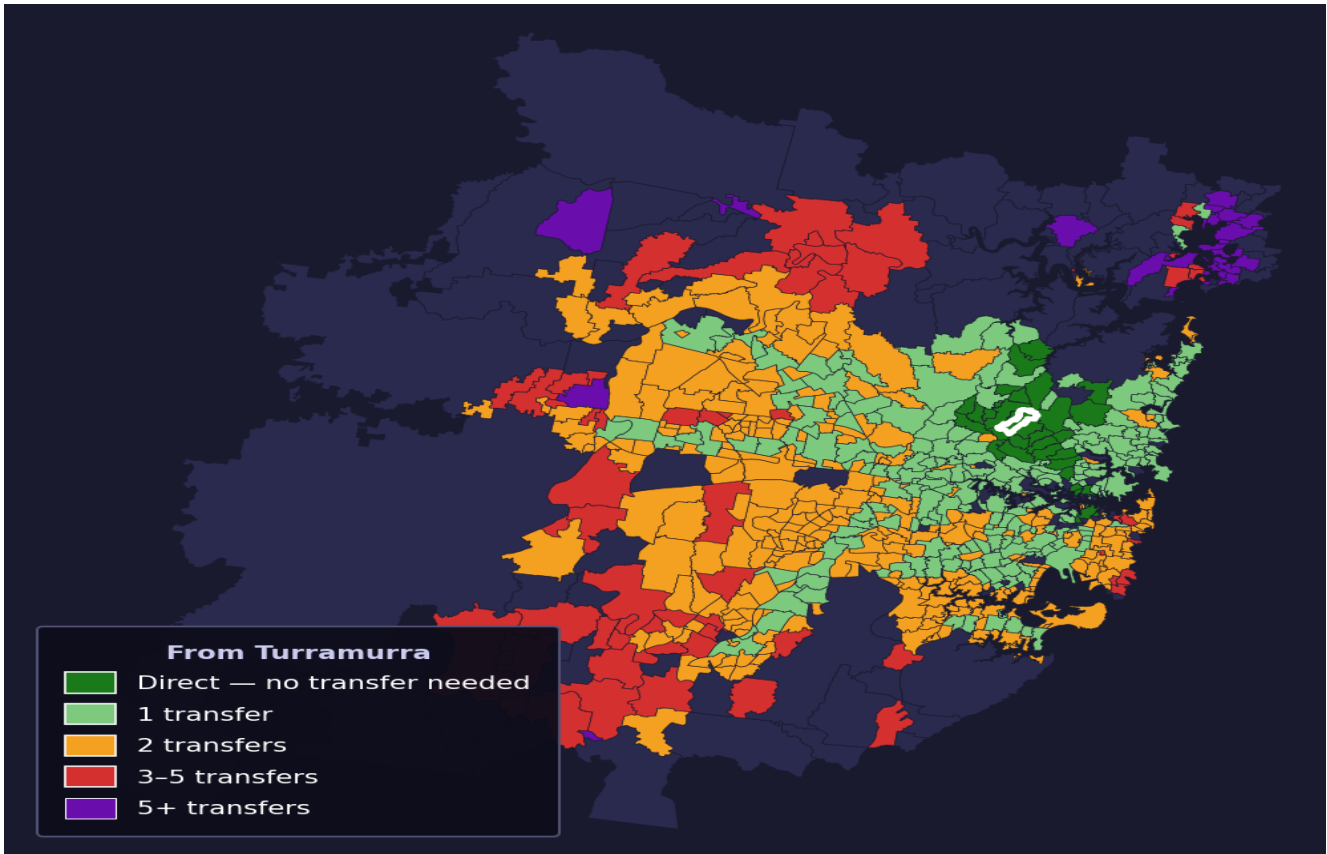

# Turrumurra

Rank #131 of 781 suburbs

<b>Composite</b> <b>74</b> <sub>/100</sub>	<b>Journey Quality</b> <b>69</b> <sub>/100</sub>	<b>Cost Efficiency</b> <b>81</b> <sub>/100</sub>	<b>Connectivity</b> <b>74</b> <sub>/100</sub>
---	---	---	--

<b>Direct (0 transfers)</b>	<b>34 of 781</b>
<b>1 transfer</b>	<b>240 of 781</b>
<b>2 transfers</b>	<b>314 of 781</b>
<b>3-5 transfers</b>	<b>65 of 781</b>
<b>5+ transfers</b>	<b>127 of 781</b>

Destination	Time	Single Trip	Weekly
Sydney CBD	62 min	\$4.38	<b>\$43.48/wk</b>
Parramatta	127 min	\$6.41	<b>\$50.00/wk</b>
Sydney Airport	119 min	\$6.41	
Macquarie Park	68 min	\$5.41	<b>\$50.00/wk</b>
Olympic Park	126 min	\$8.61	<b>\$49.88/wk</b>