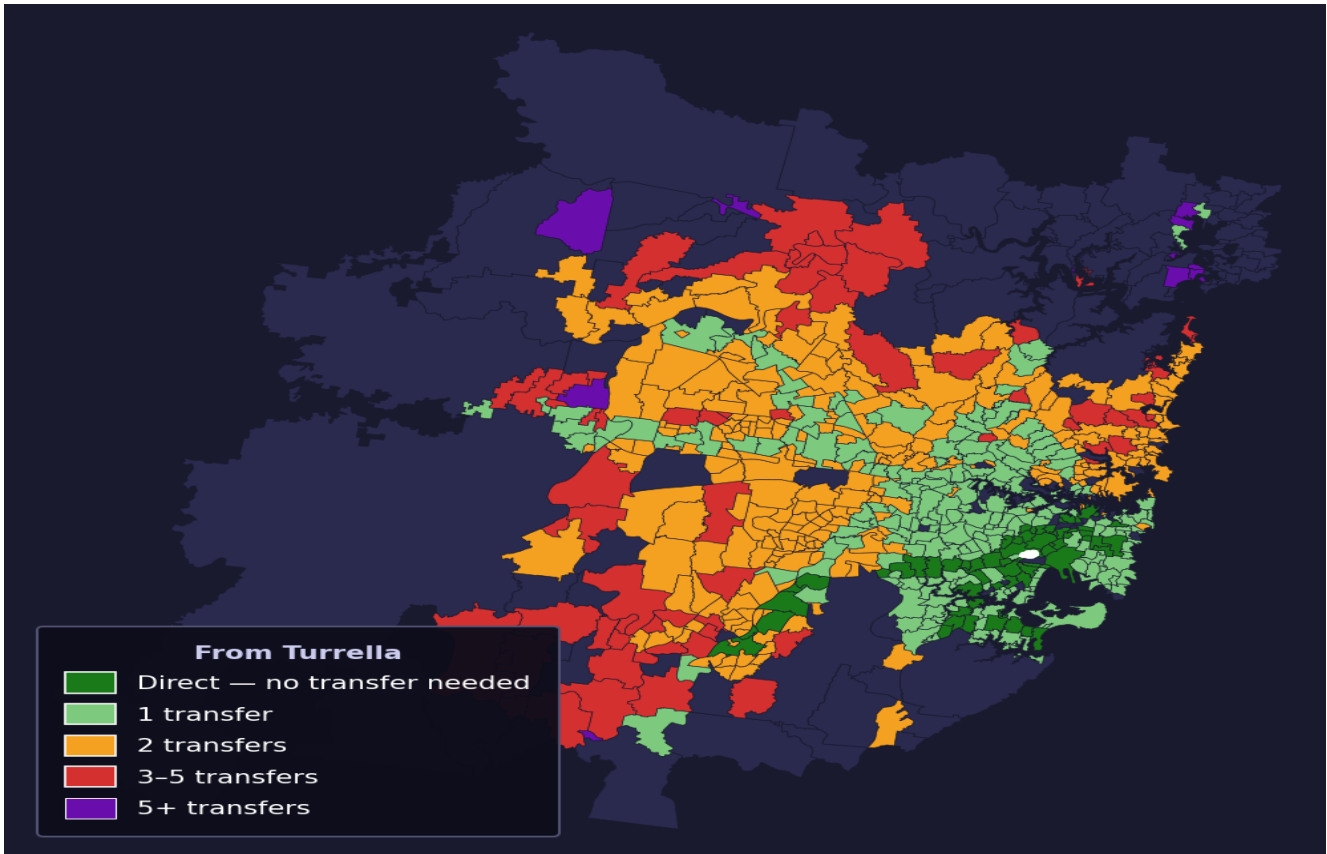

Turrella

Rank #83 of 781 suburbs

Composite 76 _{/100}	Journey Quality 74 _{/100}	Cost Efficiency 79 _{/100}	Connectivity 75 _{/100}
---	---	---	--

Direct (0 transfers)	69 of 781
1 transfer	244 of 781
2 transfers	262 of 781
3-5 transfers	70 of 781
5+ transfers	135 of 781

Destination	Time	Single Trip	Weekly
Sydney CBD	54 min	\$4.03	\$40.30/wk
Parramatta	124 min	\$6.06	\$50.00/wk
Sydney Airport	86 min	\$5.06	
Macquarie Park	92 min	\$4.66	\$45.87/wk
Olympic Park	129 min	\$5.83	\$50.00/wk