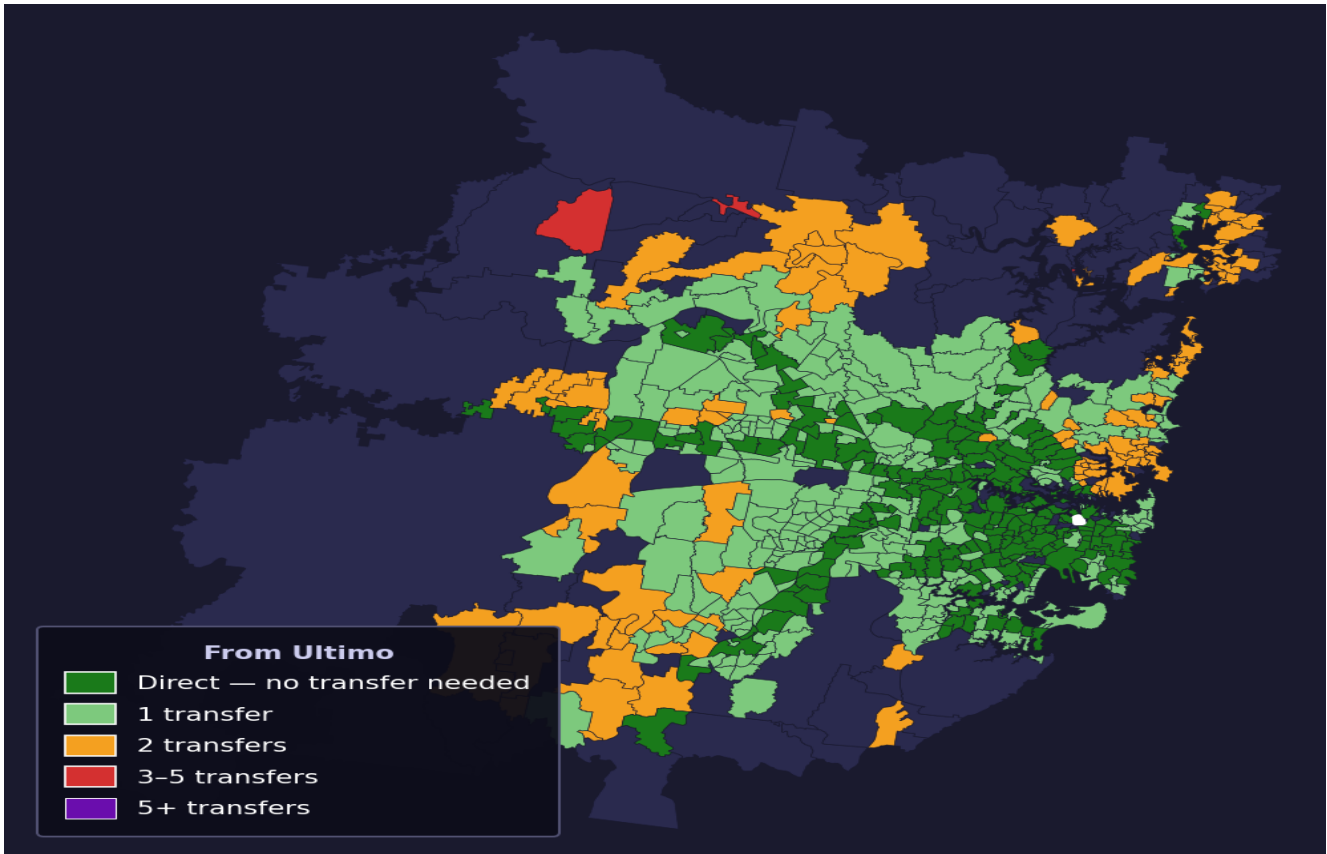

Ultimo

Rank #2 of 781 suburbs

Composite 87 / ₁₀₀	Journey Quality 86 / ₁₀₀	Cost Efficiency 76 / ₁₀₀	Connectivity 96 / ₁₀₀
--	--	--	---

Direct (0 transfers)	224 of 781
1 transfer	331 of 781
2 transfers	122 of 781
3-5 transfers	3 of 781
5+ transfers	100 of 781

Destination	Time	Single Trip	Weekly
Sydney CBD	31 min	\$2.56	\$25.58/wk
Parramatta	71 min	\$4.09	\$40.92/wk
Sydney Airport	117 min	\$5.42	
Macquarie Park	60 min	\$4.07	\$40.70/wk
Olympic Park	103 min	\$6.84	\$50.00/wk