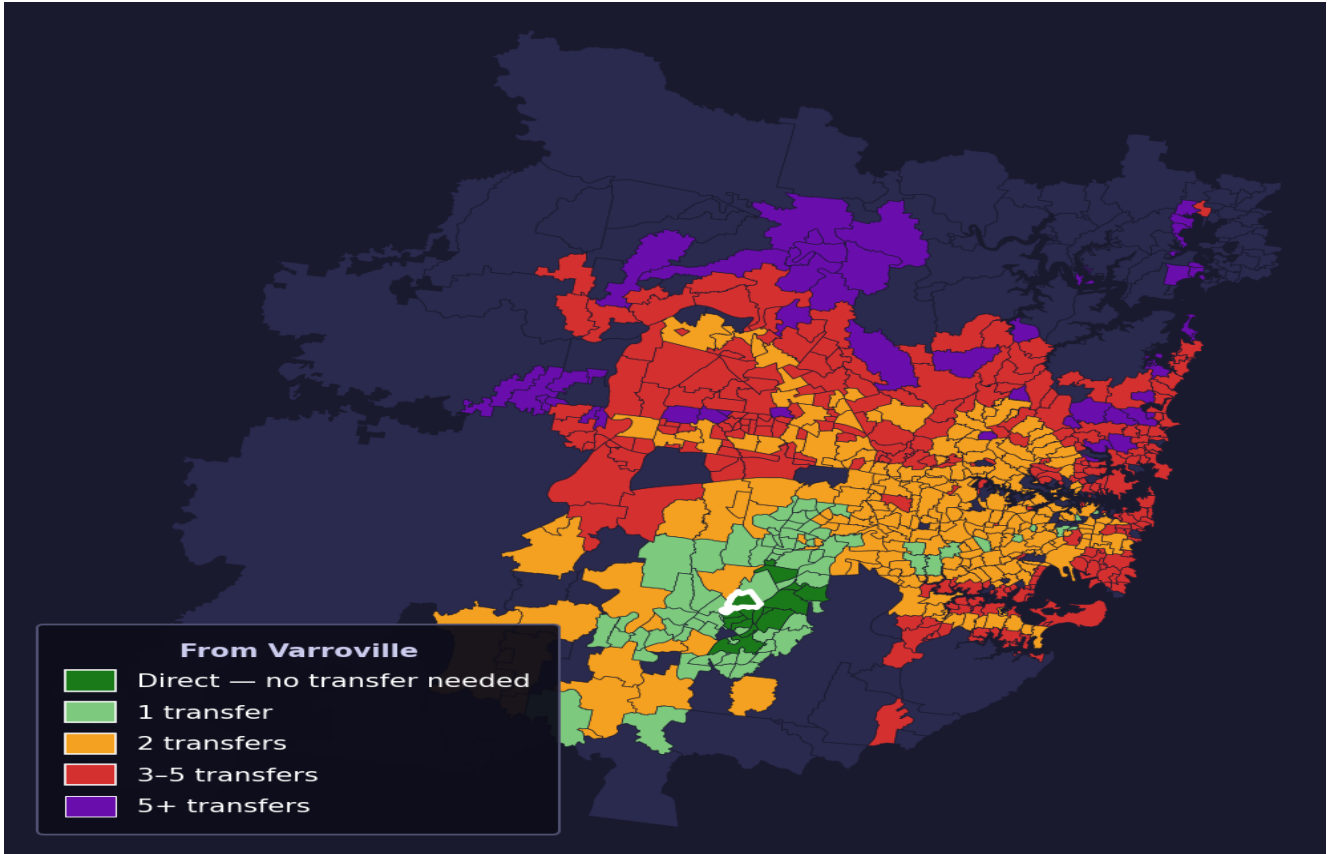

Varroville

Rank #645 of 781 suburbs

Composite 50 _{/100}	Journey Quality 21 _{/100}	Cost Efficiency 97 _{/100}	Connectivity 54 _{/100}
---	---	---	--

Direct (0 transfers)	14 of 781
1 transfer	75 of 781
2 transfers	248 of 781
3-5 transfers	262 of 781
5+ transfers	181 of 781

Destination	Time	Single Trip	Weekly
Sydney CBD	152 min	\$7.20	\$50.00/wk
Parramatta	158 min	\$9.23	\$50.00/wk
Sydney Airport	216 min	\$9.23	
Macquarie Park	203 min	\$11.26	\$50.00/wk
Olympic Park	129 min	\$6.95	\$50.00/wk