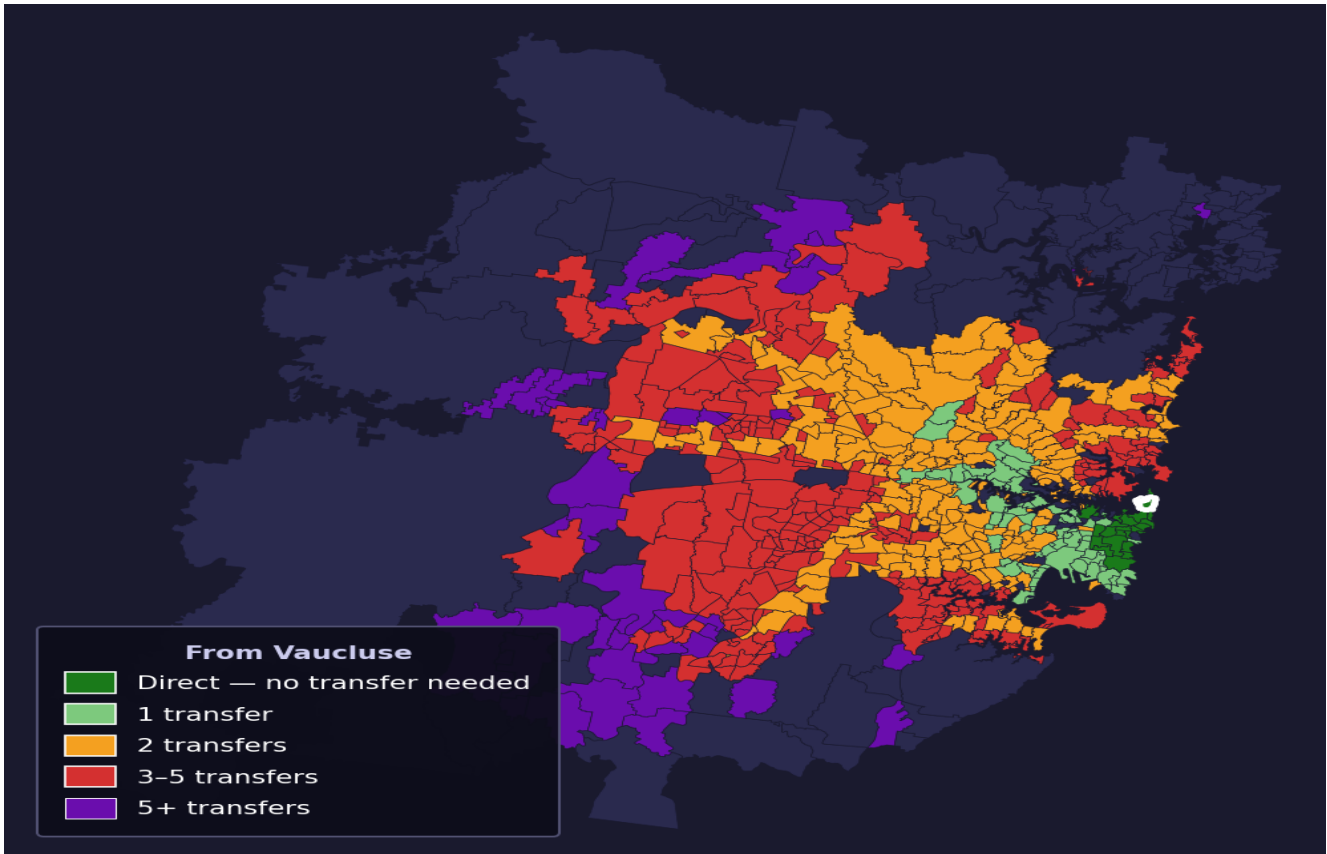

Vaucluse

Rank #239 of 781 suburbs

| | | | |
|---|---|---|--|
| Composite 69 _{/100} | Journey Quality 85 _{/100} | Cost Efficiency 59 _{/100} | Connectivity 54 _{/100} |
|---|---|---|--|

| | |
|----------------------|------------|
| Direct (0 transfers) | 26 of 781 |
| 1 transfer | 79 of 781 |
| 2 transfers | 215 of 781 |
| 3-5 transfers | 275 of 781 |
| 5+ transfers | 185 of 781 |

| Destination | Time | Single Trip | Weekly |
|----------------|---------|-------------|------------|
| Sydney CBD | 33 min | \$4.03 | \$40.30/wk |
| Parramatta | 138 min | \$9.00 | \$50.00/wk |
| Sydney Airport | 122 min | \$5.48 | |
| Macquarie Park | 83 min | \$5.89 | \$50.00/wk |
| Olympic Park | 133 min | \$11.45 | \$50.00/wk |