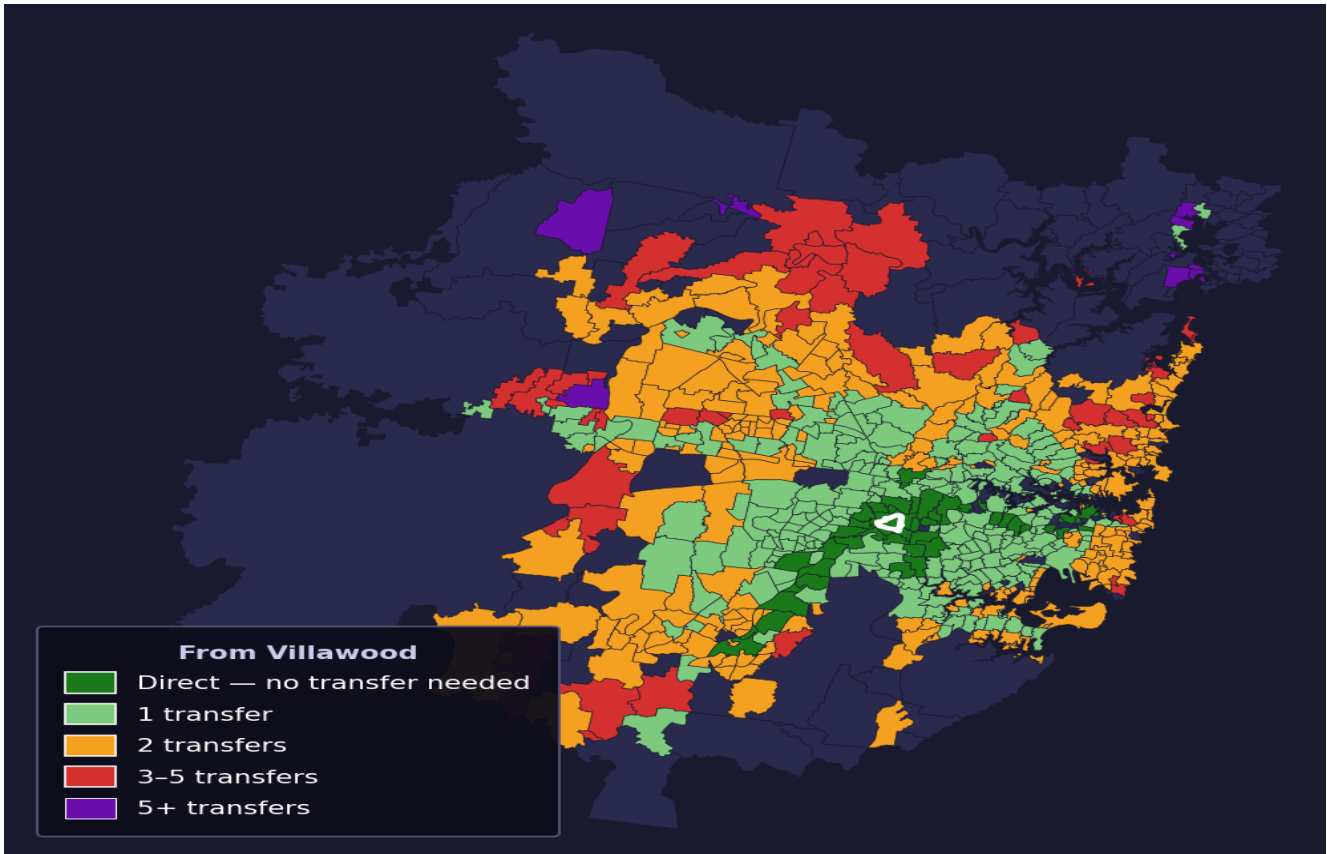

Villawood

Rank #127 of 781 suburbs

Composite 74 _{/100}	Journey Quality 67 _{/100}	Cost Efficiency 85 _{/100}	Connectivity 75 _{/100}
---	---	---	--

From Villawood

- Direct — no transfer needed
- 1 transfer
- 2 transfers
- 3-5 transfers
- 5+ transfers

Direct (0 transfers)	52 of 781
1 transfer	269 of 781
2 transfers	269 of 781
3-5 transfers	56 of 781
5+ transfers	134 of 781

Destination	Time	Single Trip	Weekly
Sydney CBD	67 min	\$4.03	\$40.30/wk
Parramatta	73 min	\$6.14	\$50.00/wk
Sydney Airport	101 min	\$6.06	
Macquarie Park	128 min	\$6.06	\$50.00/wk
Olympic Park	67 min	\$5.17	\$50.00/wk