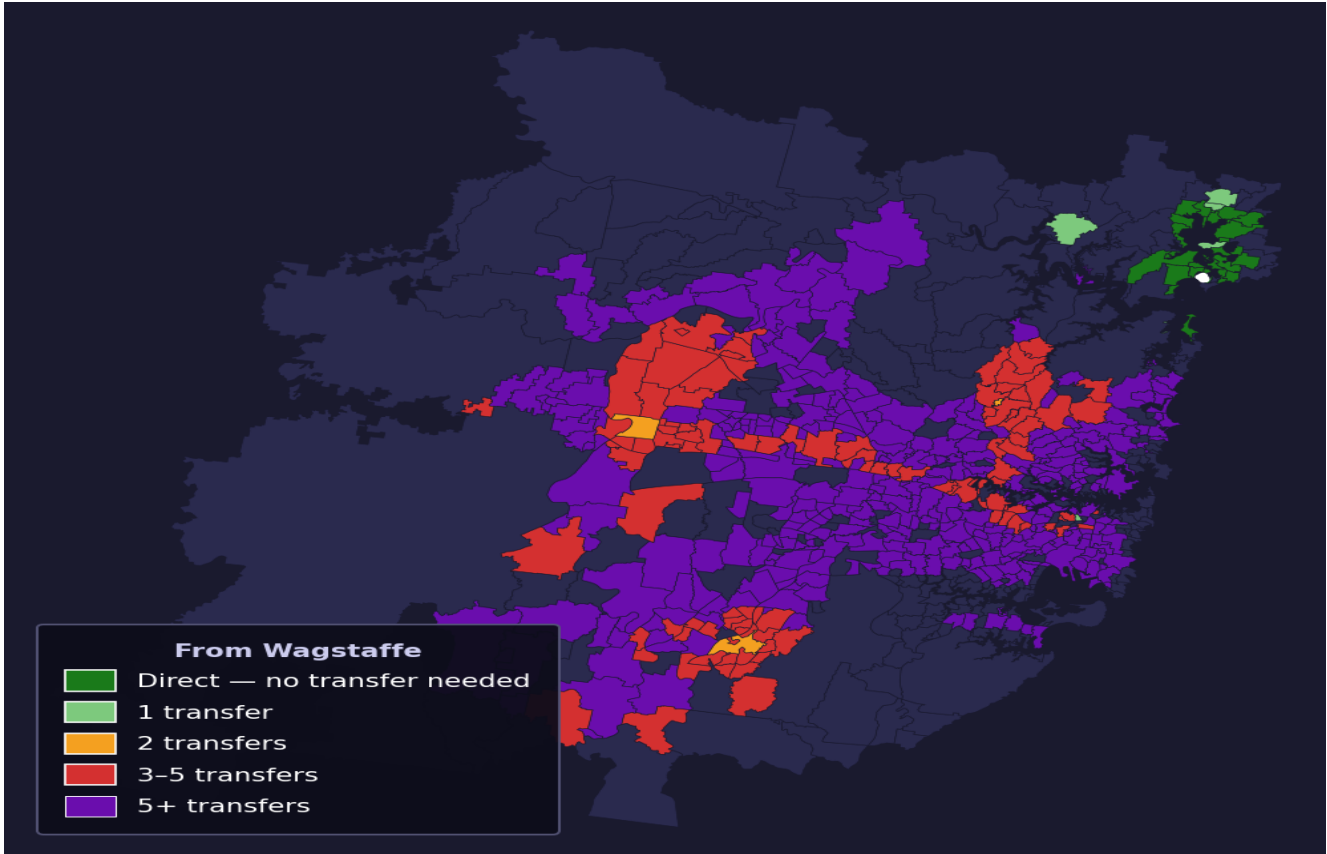

# Wagstaffe

Rank #690 of 781 suburbs

<b>Composite</b> <b>48</b> <sub>/100</sub>	<b>Journey Quality</b> <b>41</b> <sub>/100</sub>	<b>Cost Efficiency</b> <b>92</b> <sub>/100</sub>	<b>Connectivity</b> <b>20</b> <sub>/100</sub>
---	---	---	--

**From Wagstaffe**

- Direct — no transfer needed
- 1 transfer
- 2 transfers
- 3-5 transfers
- 5+ transfers

Direct (0 transfers)	29 of 781
1 transfer	7 of 781
2 transfers	3 of 781
3-5 transfers	109 of 781
5+ transfers	632 of 781

Destination	Time	Single Trip	Weekly
Sydney CBD	114 min	\$6.42	\$50.00/wk
Parramatta	202 min	\$10.54	\$50.00/wk
Sydney Airport	201 min	\$9.09	
Macquarie Park	148 min	\$8.26	\$50.00/wk
Olympic Park	177 min	\$13.55	\$50.00/wk