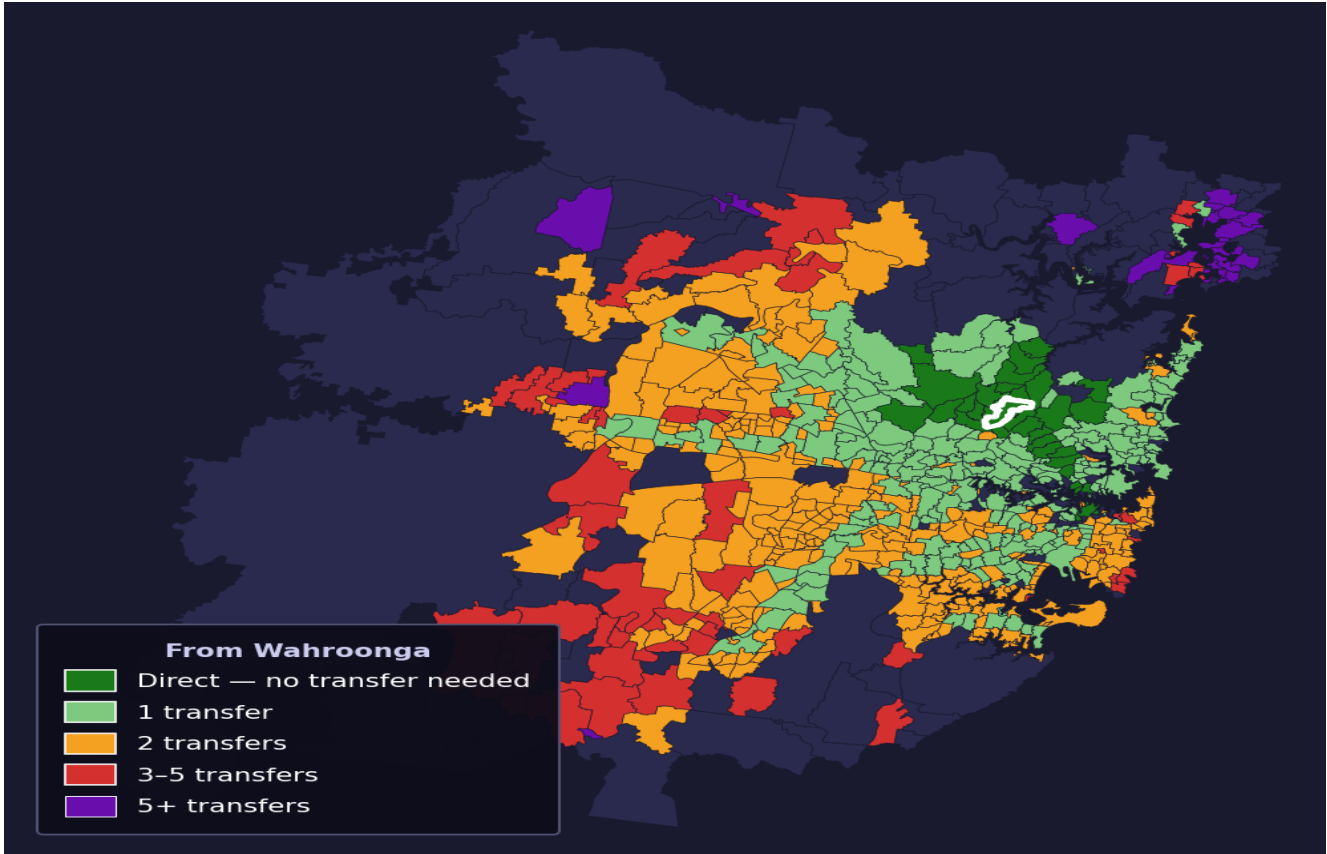

Wahroonga

Rank #73 of 781 suburbs

Composite 76 _{/100}	Journey Quality 76 _{/100}	Cost Efficiency 76 _{/100}	Connectivity 75 _{/100}
---	---	---	--

Direct (0 transfers)	36 of 781
1 transfer	247 of 781
2 transfers	309 of 781
3-5 transfers	61 of 781
5+ transfers	127 of 781

Destination	Time	Single Trip	Weekly
Sydney CBD	50 min	\$4.03	\$40.30/wk
Parramatta	111 min	\$6.68	\$50.00/wk
Sydney Airport	106 min	\$6.06	
Macquarie Park	55 min	\$5.06	\$50.00/wk
Olympic Park	123 min	\$7.88	\$50.00/wk