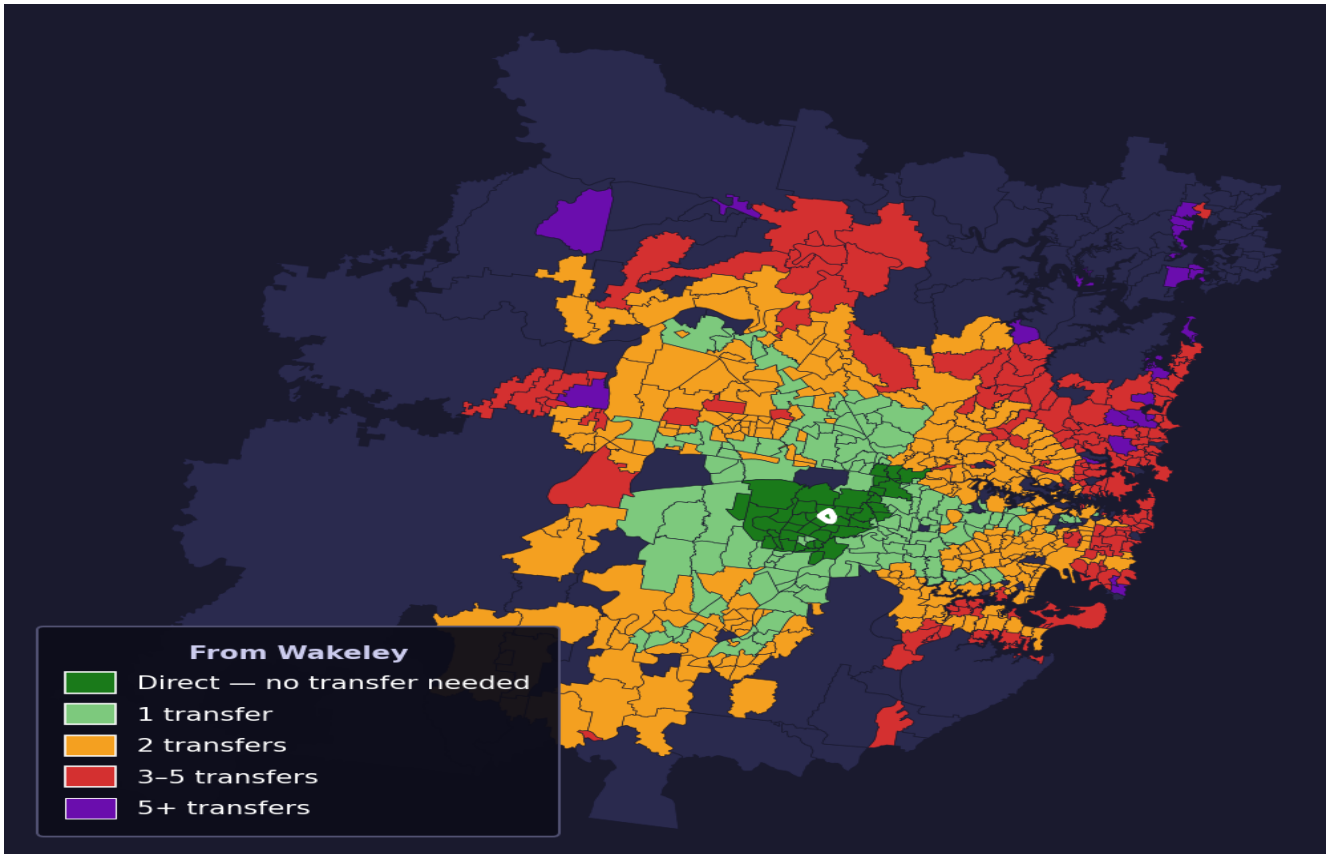

Wakeley

Rank #563 of 781 suburbs

Composite 54 / ₁₀₀	Journey Quality 24 / ₁₀₀	Cost Efficiency 97 / ₁₀₀	Connectivity 64 / ₁₀₀
--	--	--	---

Direct (0 transfers)	44 of 781
1 transfer	132 of 781
2 transfers	289 of 781
3-5 transfers	163 of 781
5+ transfers	152 of 781

Destination	Time	Single Trip	Weekly
Sydney CBD	146 min	\$8.40	\$50.00/wk
Parramatta	66 min	\$4.34	\$43.40/wk
Sydney Airport	215 min	\$9.21	
Macquarie Park	114 min	\$6.37	\$50.00/wk
Olympic Park	155 min	\$7.18	\$50.00/wk