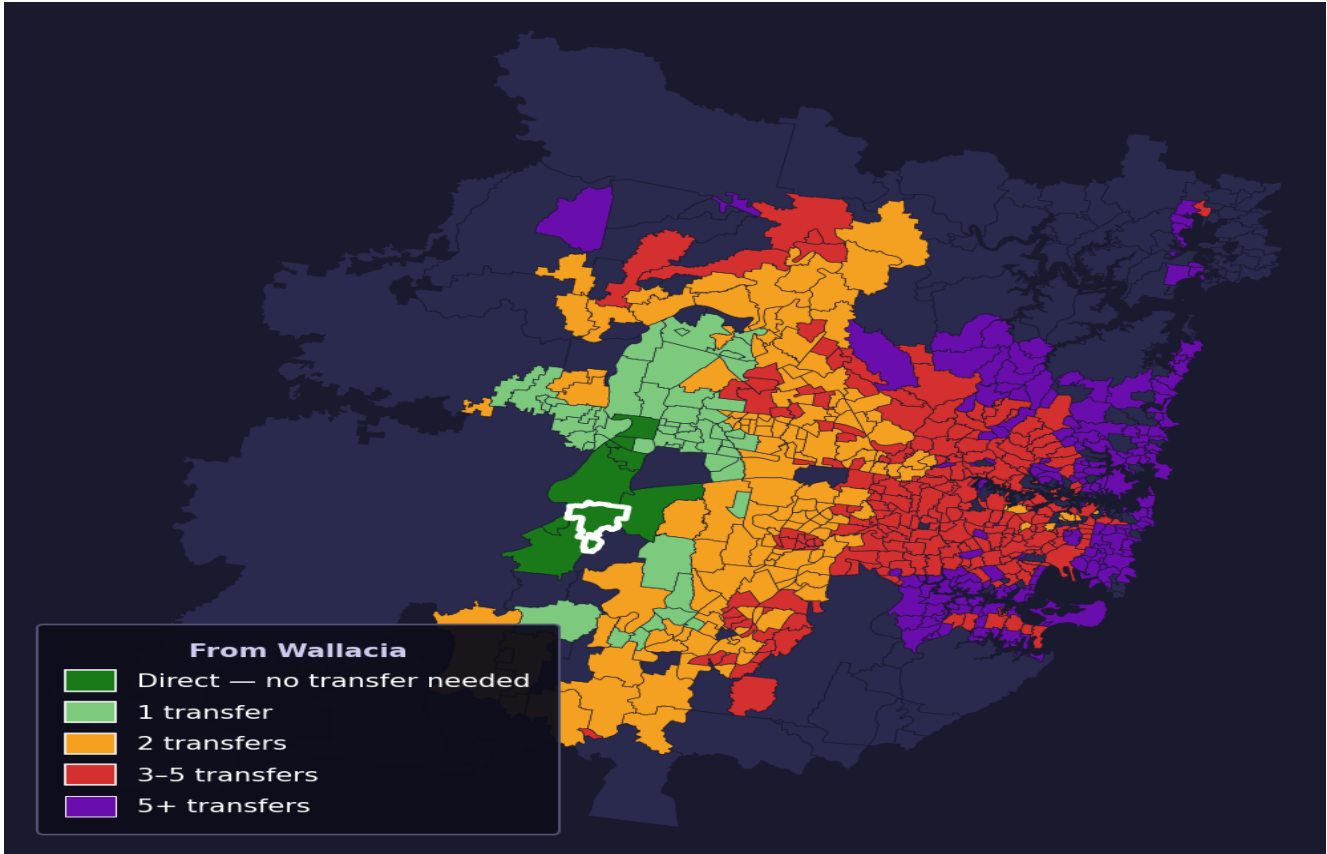

Wallacia

Rank #747 of 781 suburbs

Composite 43 _{/100}	Journey Quality 12 _{/100}	Cost Efficiency 98 _{/100}	Connectivity 42 _{/100}
---	---	---	--

Direct (0 transfers)	8 of 781
1 transfer	53 of 781
2 transfers	153 of 781
3-5 transfers	238 of 781
5+ transfers	328 of 781

Destination	Time	Single Trip	Weekly
Sydney CBD	167 min	\$6.95	\$49.65/wk
Parramatta	143 min	\$7.04	\$49.65/wk
Sydney Airport	209 min	\$8.83	
Macquarie Park	184 min	\$8.83	\$50.00/wk
Olympic Park	161 min	\$7.83	\$50.00/wk