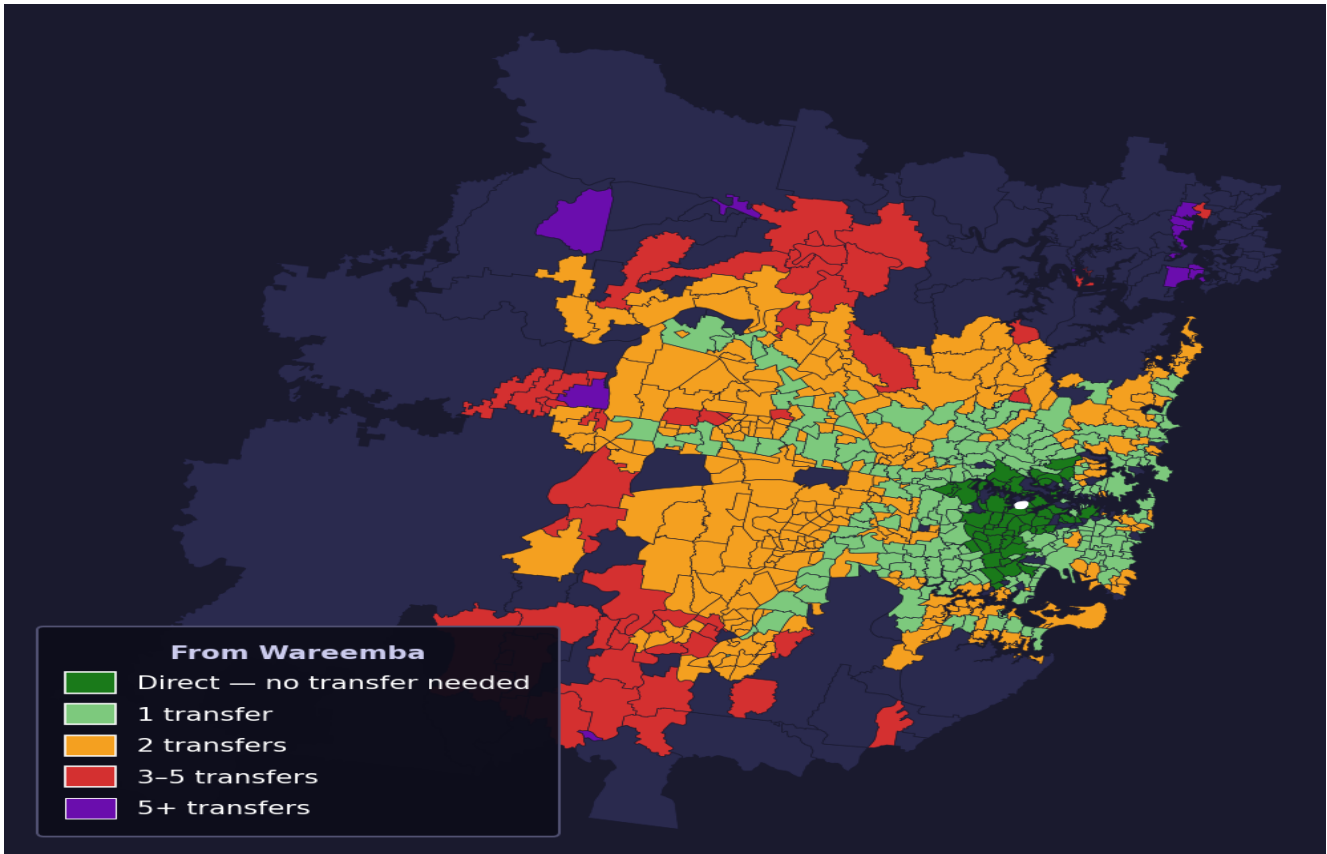

# Wareemba

Rank #122 of 781 suburbs

<b>Composite</b> <b>74</b> <sub>/100</sub>	<b>Journey Quality</b> <b>88</b> <sub>/100</sub>	<b>Cost Efficiency</b> <b>49</b> <sub>/100</sub>	<b>Connectivity</b> <b>74</b> <sub>/100</sub>
---	---	---	--

Direct (0 transfers)	66 of 781
1 transfer	218 of 781
2 transfers	303 of 781
3-5 transfers	56 of 781
5+ transfers	137 of 781

Destination	Time	Single Trip	Weekly
Sydney CBD	28 min	\$4.03	\$40.30/wk
Parramatta	105 min	\$8.41	\$50.00/wk
Sydney Airport	137 min	\$6.98	
Macquarie Park	68 min	\$5.79	\$50.00/wk
Olympic Park	91 min	\$5.36	\$49.80/wk