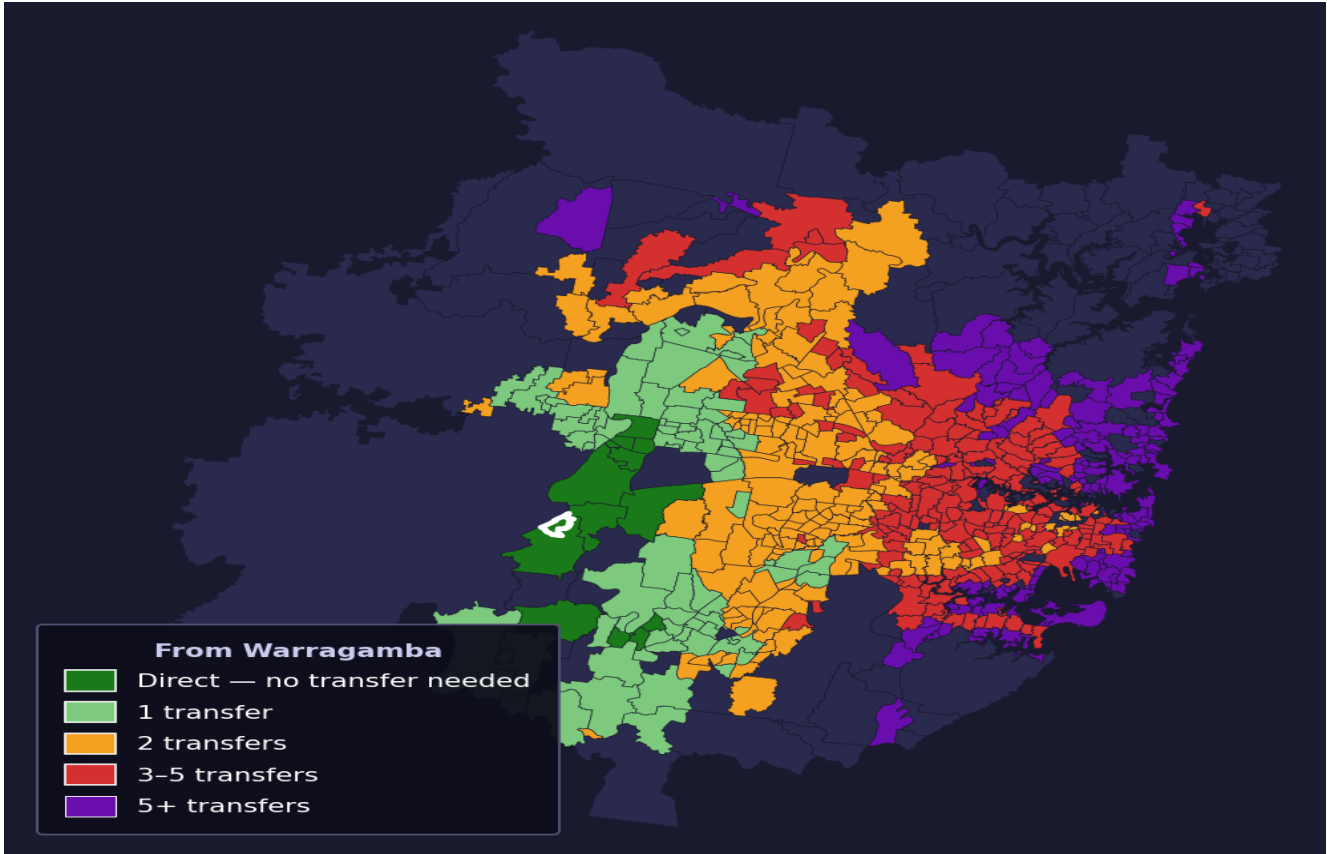

Warragamba

Rank #725 of 781 suburbs

Composite 46 /100	Journey Quality 16 /100	Cost Efficiency 98 /100	Connectivity 47 /100
------------------------------------	--	--	---------------------------------------

Direct (0 transfers)	13 of 781
1 transfer	82 of 781
2 transfers	174 of 781
3-5 transfers	212 of 781
5+ transfers	299 of 781

Destination	Time	Single Trip	Weekly
Sydney CBD	161 min	\$6.64	\$48.60/wk
Parramatta	135 min	\$6.71	\$48.60/wk
Sydney Airport	209 min	\$8.89	
Macquarie Park	192 min	\$9.12	\$50.00/wk
Olympic Park	160 min	\$7.87	\$50.00/wk