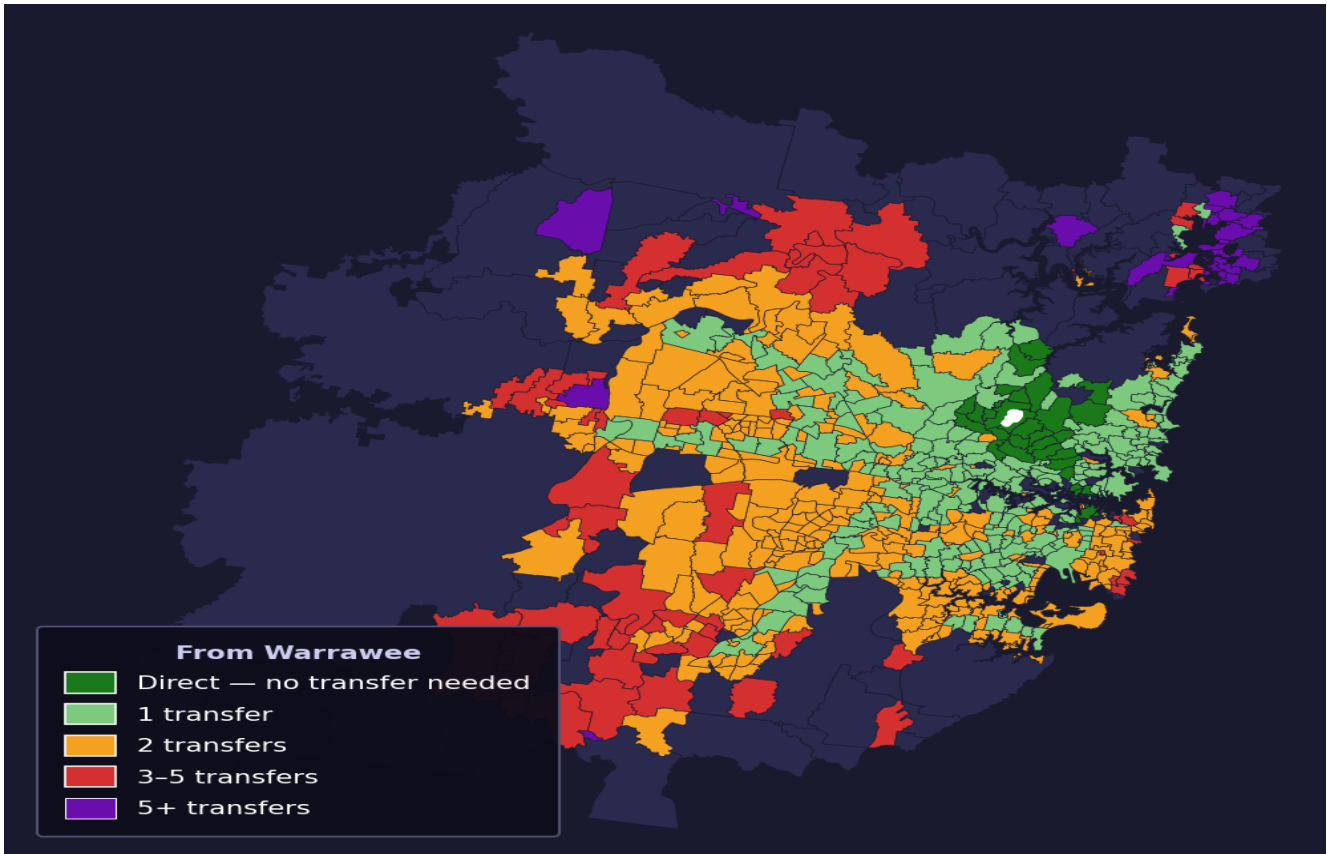

Warrawee

Rank #109 of 781 suburbs

Composite 75 _{/100}	Journey Quality 73 _{/100}	Cost Efficiency 79 _{/100}	Connectivity 74 _{/100}
---	---	---	--

Direct (0 transfers)	34 of 781
1 transfer	240 of 781
2 transfers	314 of 781
3-5 transfers	65 of 781
5+ transfers	127 of 781

Destination	Time	Single Trip	Weekly
Sydney CBD	56 min	\$4.26	\$42.24/wk
Parramatta	122 min	\$6.72	\$50.00/wk
Sydney Airport	113 min	\$6.29	
Macquarie Park	62 min	\$5.29	\$50.00/wk
Olympic Park	126 min	\$8.43	\$49.92/wk