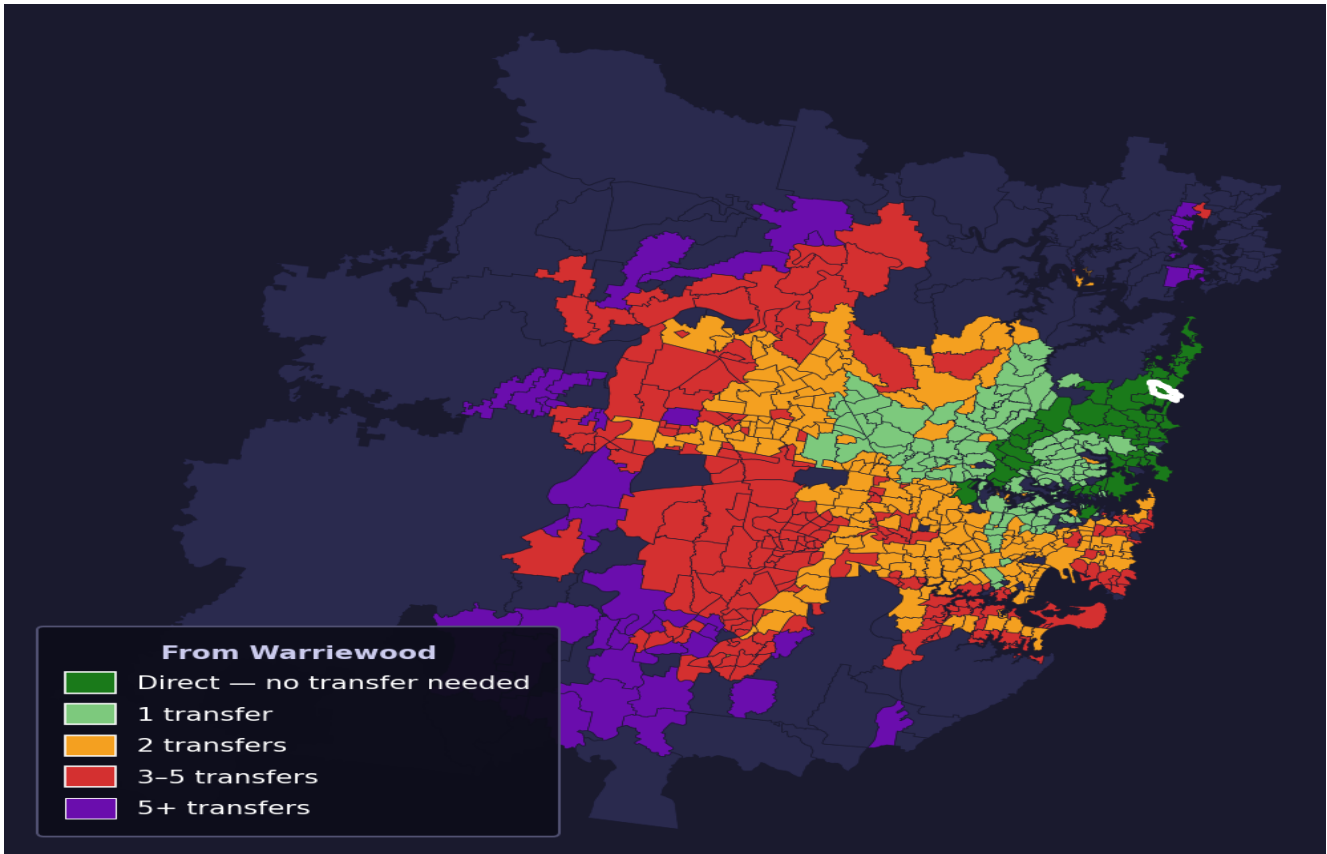

Warriewood

Rank #439 of 781 suburbs

Composite 60 /100	Journey Quality 40 /100	Cost Efficiency 93 /100	Connectivity 61 /100
------------------------------------	--	--	---------------------------------------

Direct (0 transfers)	58 of 781
1 transfer	122 of 781
2 transfers	209 of 781
3-5 transfers	214 of 781
5+ transfers	177 of 781

Destination	Time	Single Trip	Weekly
Sydney CBD	116 min	\$6.62	\$50.00/wk
Parramatta	202 min	\$10.72	\$50.00/wk
Sydney Airport	142 min	\$6.87	
Macquarie Park	138 min	\$7.55	\$50.00/wk
Olympic Park	175 min	\$12.84	\$50.00/wk