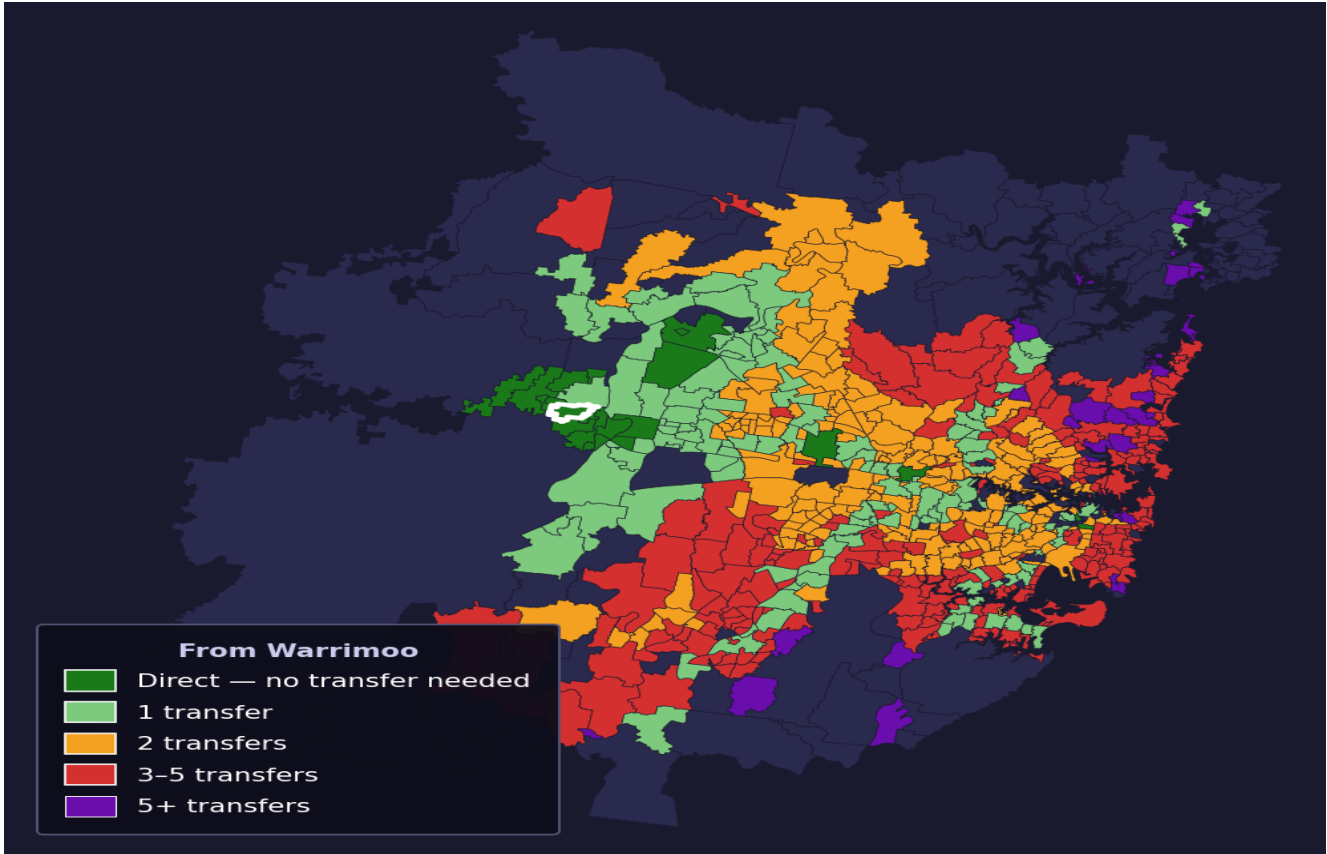

# Warrimoo

Rank #647 of 781 suburbs

<b>Composite</b> <b>50</b> <sub>/100</sub>	<b>Journey Quality</b> <b>17</b> <sub>/100</sub>	<b>Cost Efficiency</b> <b>98</b> <sub>/100</sub>	<b>Connectivity</b> <b>59</b> <sub>/100</sub>
---	---	---	--

<b>Direct (0 transfers)</b>	<b>23</b> of 781
<b>1 transfer</b>	<b>136</b> of 781
<b>2 transfers</b>	<b>217</b> of 781
<b>3-5 transfers</b>	<b>246</b> of 781
<b>5+ transfers</b>	<b>158</b> of 781

Destination	Time	Single Trip	Weekly
Sydney CBD	159 min	\$6.06	<b>\$48.58/wk</b>
Parramatta	133 min	\$6.13	<b>\$48.58/wk</b>
Sydney Airport	209 min	\$8.39	
Macquarie Park	193 min	\$8.70	<b>\$50.00/wk</b>
Olympic Park	163 min	\$9.85	<b>\$50.00/wk</b>