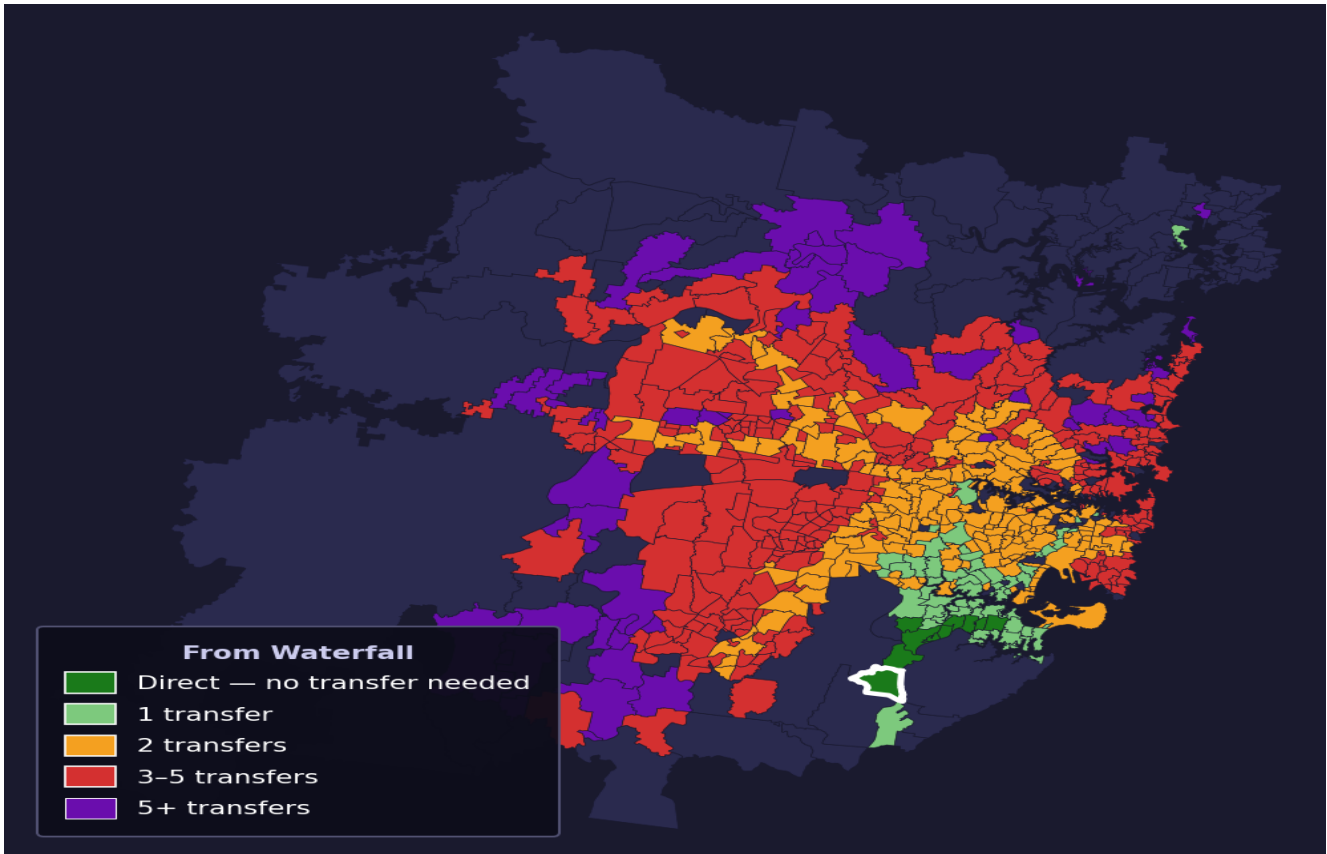

Waterfall

Rank #547 of 781 suburbs

Composite 55 /100	Journey Quality 35 /100	Cost Efficiency 95 /100	Connectivity 50 /100
------------------------------------	------------------------------------------	------------------------------------------	---------------------------------------

Direct (0 transfers)	9 of 781
1 transfer	63 of 781
2 transfers	212 of 781
3-5 transfers	302 of 781
5+ transfers	194 of 781

Destination	Time	Single Trip	Weekly
Sydney CBD	125 min	\$6.56	\$47.42/wk
Parramatta	133 min	\$6.77	\$50.00/wk
Sydney Airport	123 min	\$5.84	
Macquarie Park	166 min	\$8.01	\$50.00/wk
Olympic Park	137 min	\$7.53	\$50.00/wk