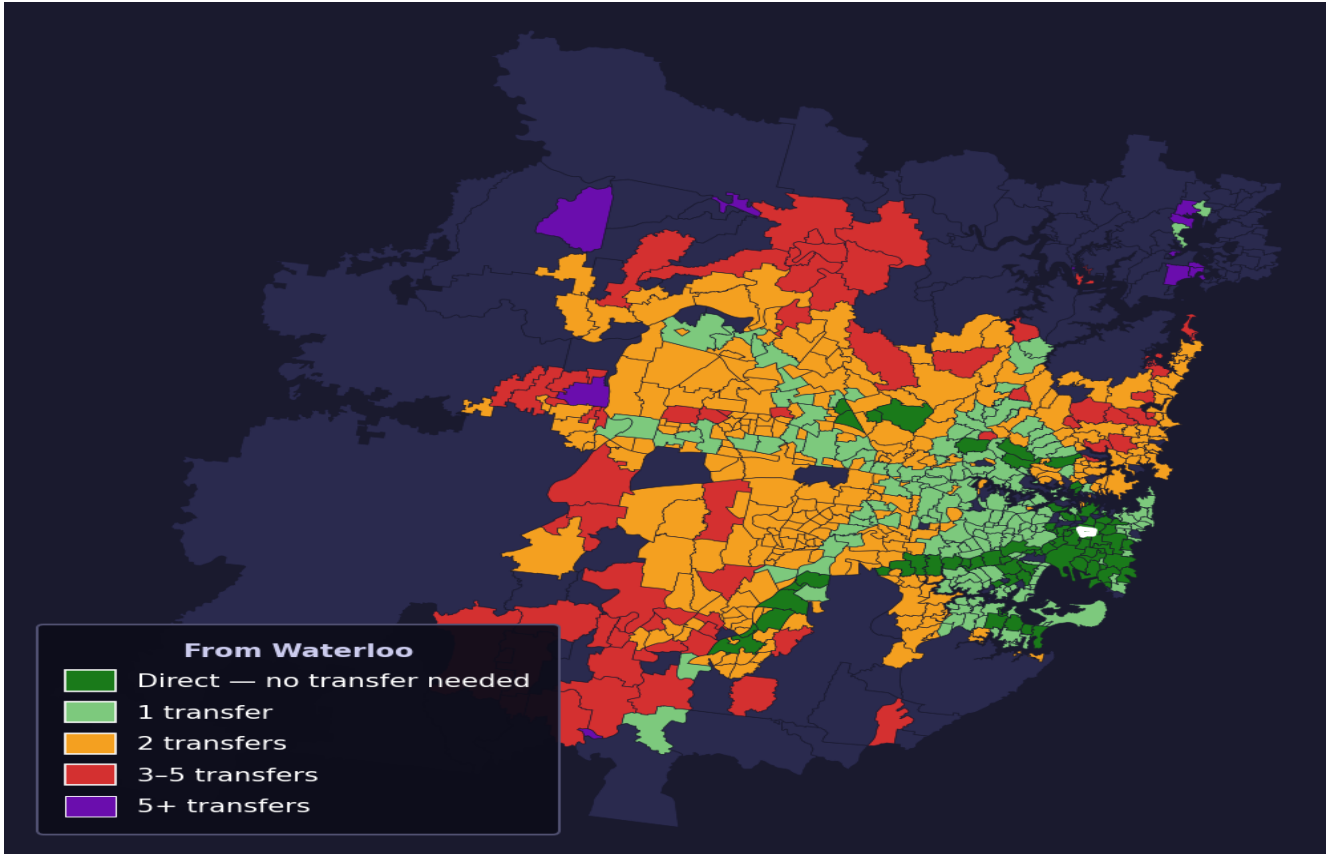

Waterloo

Rank #167 of 781 suburbs

Composite 72 _{/100}	Journey Quality 95 _{/100}	Cost Efficiency 29 _{/100}	Connectivity 74 _{/100}
---	---	---	--

Direct (0 transfers)	80 of 781
1 transfer	198 of 781
2 transfers	296 of 781
3-5 transfers	71 of 781
5+ transfers	135 of 781

Destination	Time	Single Trip	Weekly
Sydney CBD	16 min	\$3.03	\$30.30/wk
Parramatta	95 min	\$5.79	\$50.00/wk
Sydney Airport	77 min	\$3.84	
Macquarie Park	43 min	\$3.76	\$37.60/wk
Olympic Park	87 min	\$5.79	\$50.00/wk