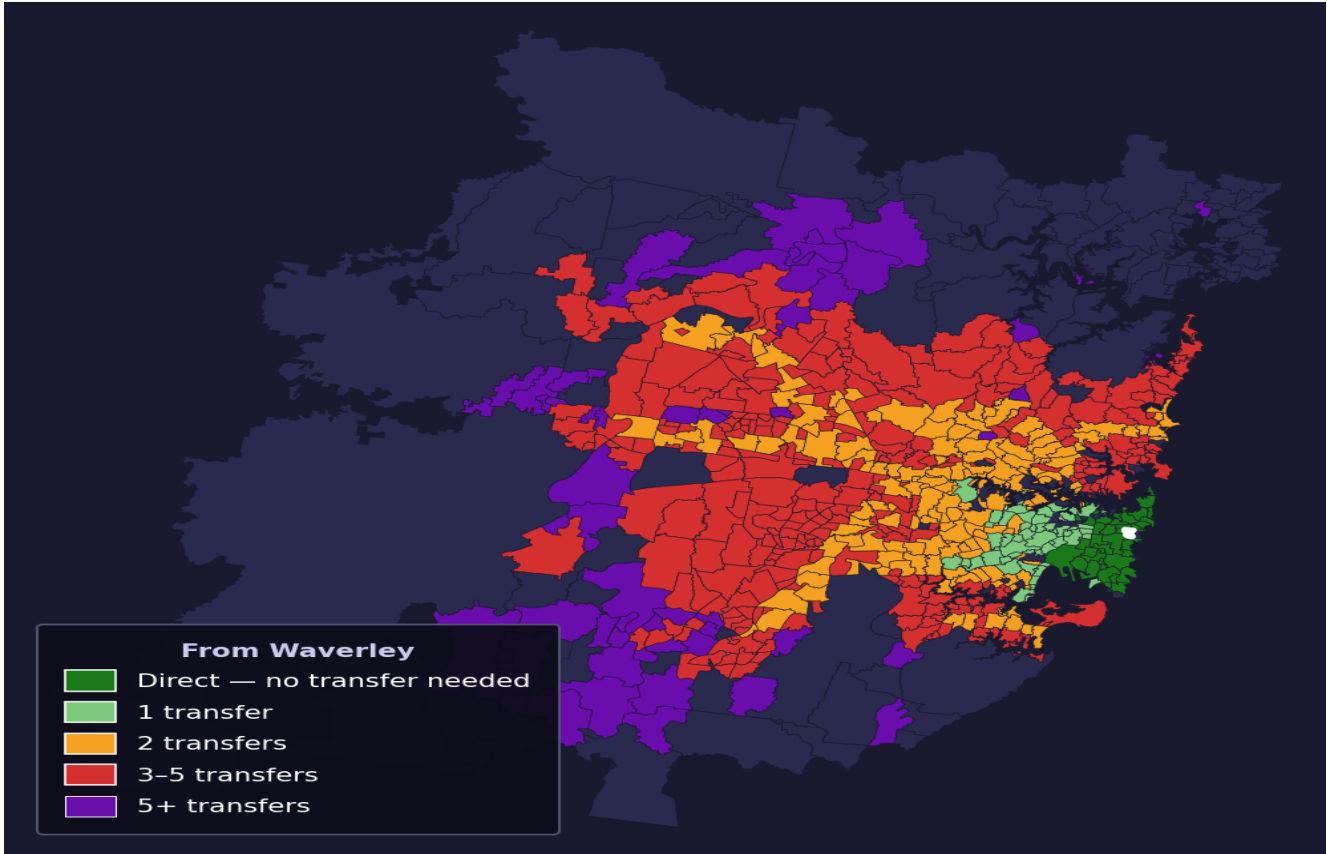

Waverley

Rank #633 of 781 suburbs

Composite 50 _{/100}	Journey Quality 77 _{/100}	Cost Efficiency 0 _{/100}	Connectivity 52 _{/100}
---	---	--	--

Direct (0 transfers)	43 of 781
1 transfer	57 of 781
2 transfers	173 of 781
3-5 transfers	310 of 781
5+ transfers	197 of 781

Destination	Time	Single Trip	Weekly
Sydney CBD	48 min	\$3.72	\$37.13/wk
Parramatta	131 min	\$7.11	\$50.00/wk
Sydney Airport	76 min	\$4.32	
Macquarie Park	88 min	\$5.56	\$49.87/wk
Olympic Park	151 min	\$8.86	\$50.00/wk