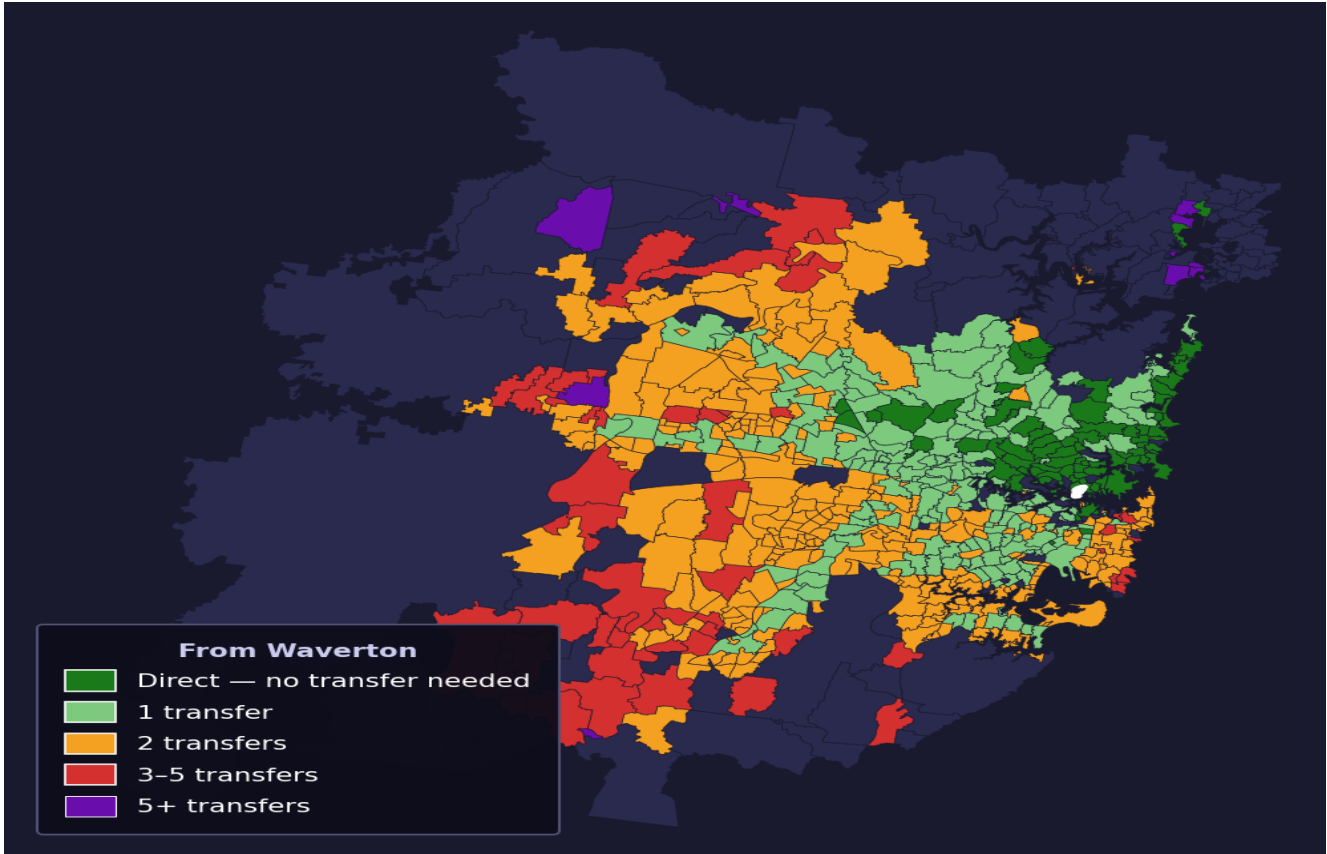

# Waverton

Rank #473 of 781 suburbs

<b>Composite</b> <b>58</b> /100	<b>Journey Quality</b> <b>78</b> /100	<b>Cost Efficiency</b> <b>0</b> /100	<b>Connectivity</b> <b>76</b> /100
------------------------------------	--	---	---------------------------------------

<b>Direct (0 transfers)</b>	<b>92 of 781</b>
<b>1 transfer</b>	<b>204 of 781</b>
<b>2 transfers</b>	<b>295 of 781</b>
<b>3-5 transfers</b>	<b>55 of 781</b>
<b>5+ transfers</b>	<b>134 of 781</b>

Destination	Time	Single Trip	Weekly
Sydney CBD	48 min	\$3.43	\$33.54/wk
Parramatta	117 min	\$6.98	\$50.00/wk
Sydney Airport	132 min	\$5.86	
Macquarie Park	47 min	\$3.95	\$39.54/wk
Olympic Park	90 min	\$5.39	\$49.37/wk