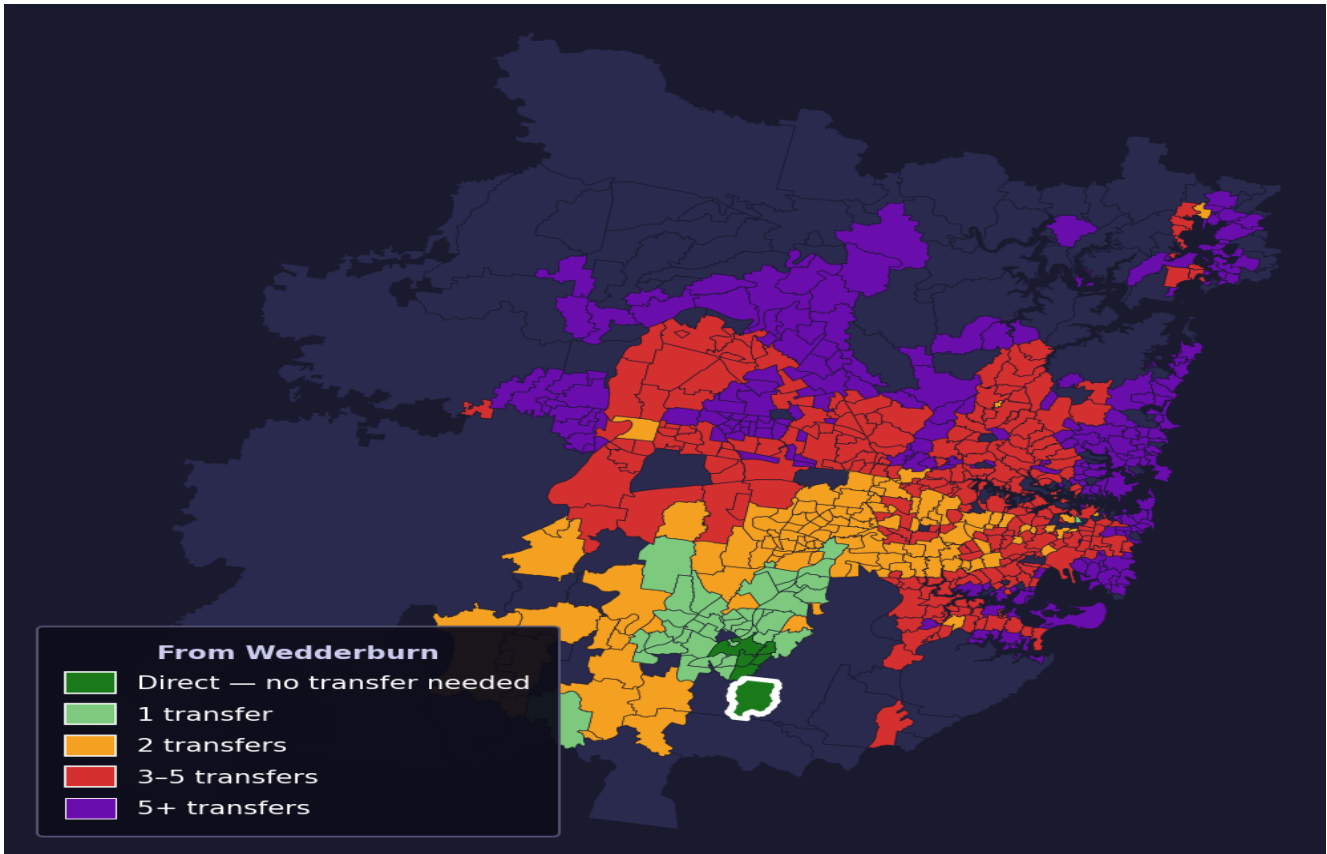

Wedderburn

Rank #695 of 781 suburbs

Composite 48 /100	Journey Quality 26 /100	Cost Efficiency 96 /100	Connectivity 40 /100
------------------------------------	--	--	---------------------------------------

Direct (0 transfers)	5 of 781
1 transfer	44 of 781
2 transfers	119 of 781
3-5 transfers	261 of 781
5+ transfers	351 of 781

Destination	Time	Single Trip	Weekly
Sydney CBD	143 min	\$5.21	\$49.53/wk
Parramatta	181 min	\$8.50	\$50.00/wk
Sydney Airport	194 min	\$7.24	
Macquarie Park	207 min	\$9.77	\$50.00/wk
Olympic Park	128 min	\$6.93	\$50.00/wk