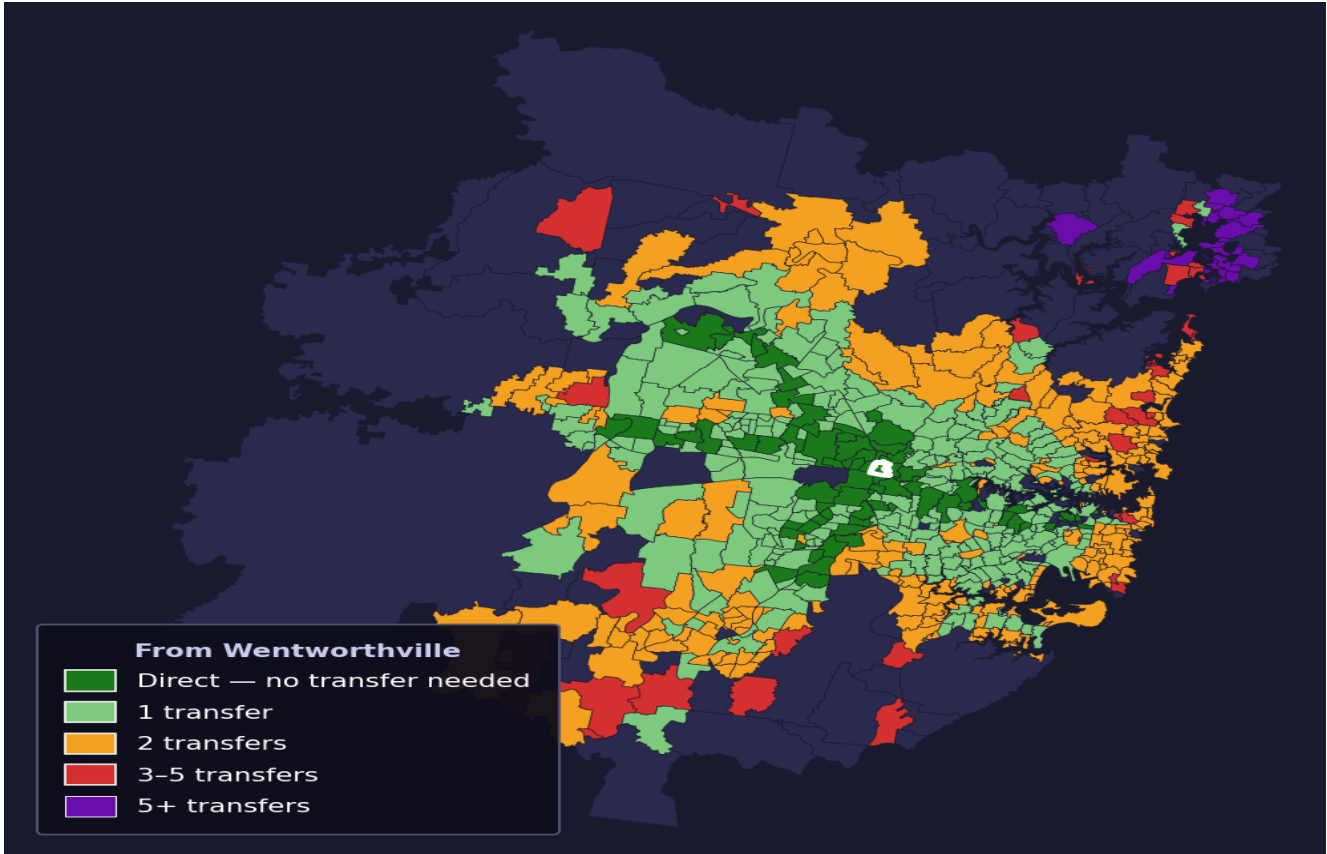

# Wentworthville

Rank #681 of 781 suburbs

<b>Composite</b> <b>48</b> /100	<b>Journey Quality</b> <b>53</b> /100	<b>Cost Efficiency</b> <b>0</b> /100	<b>Connectivity</b> <b>81</b> /100
------------------------------------	--	---	---------------------------------------

<b>Direct (0 transfers)</b>	<b>77 of 781</b>
<b>1 transfer</b>	<b>297 of 781</b>
<b>2 transfers</b>	<b>243 of 781</b>
<b>3-5 transfers</b>	<b>39 of 781</b>
<b>5+ transfers</b>	<b>124 of 781</b>

Destination	Time	Single Trip	Weekly
Sydney CBD	92 min	\$6.04	<b>\$48.91/wk</b>
Parramatta	28 min	\$3.09	<b>\$30.86/wk</b>
Sydney Airport	151 min	\$7.52	
Macquarie Park	86 min	\$5.67	<b>\$49.26/wk</b>
Olympic Park	112 min	\$5.75	<b>\$48.24/wk</b>