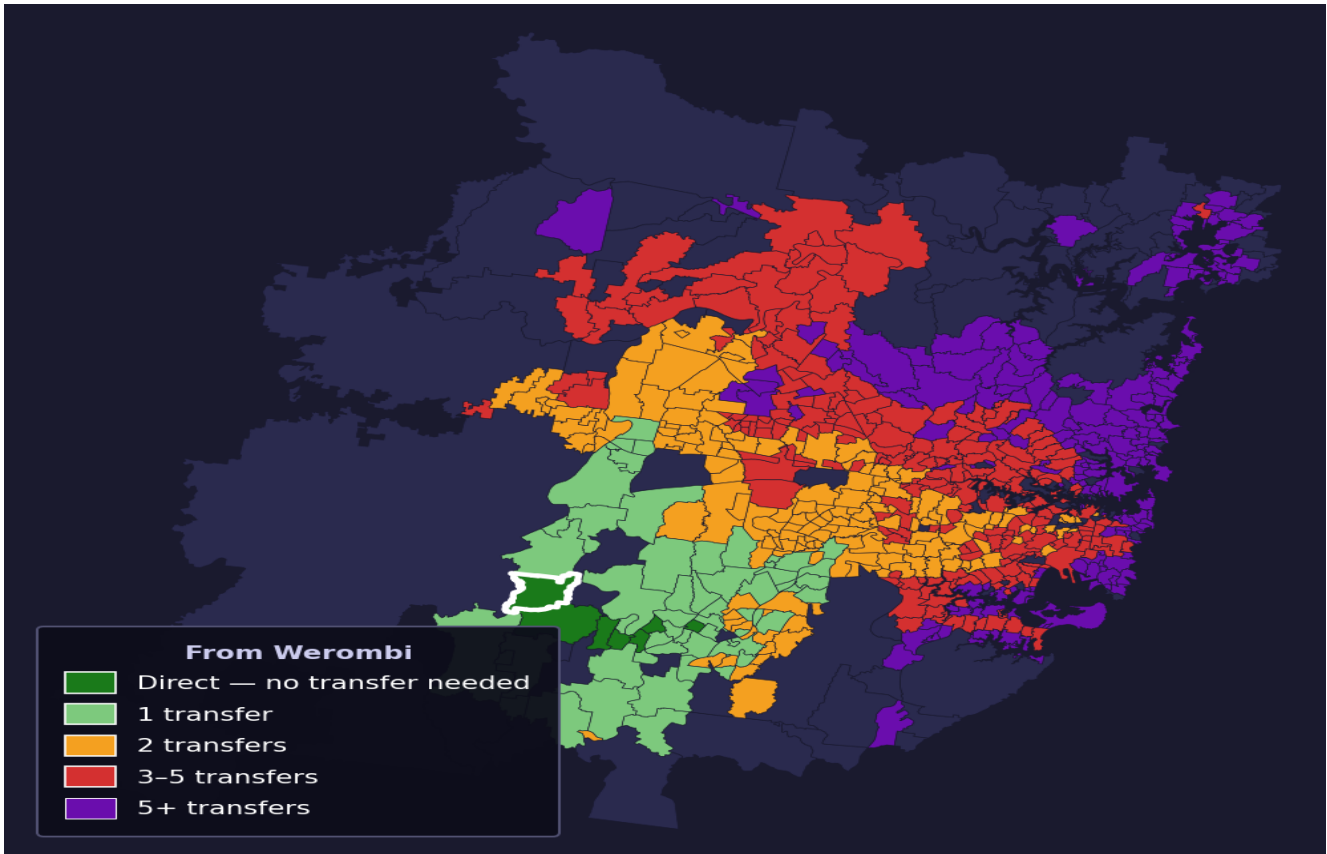

Werombi

Rank #684 of 781 suburbs

Composite 48 /100	Journey Quality 23 /100	Cost Efficiency 97 /100	Connectivity 45 /100
------------------------------------	--	--	---------------------------------------

Direct (0 transfers)	6 of 781
1 transfer	58 of 781
2 transfers	167 of 781
3-5 transfers	242 of 781
5+ transfers	307 of 781

Destination	Time	Single Trip	Weekly
Sydney CBD	148 min	\$6.29	\$49.84/wk
Parramatta	169 min	\$9.28	\$49.84/wk
Sydney Airport	202 min	\$8.34	
Macquarie Park	206 min	\$10.99	\$50.00/wk
Olympic Park	142 min	\$7.13	\$50.00/wk