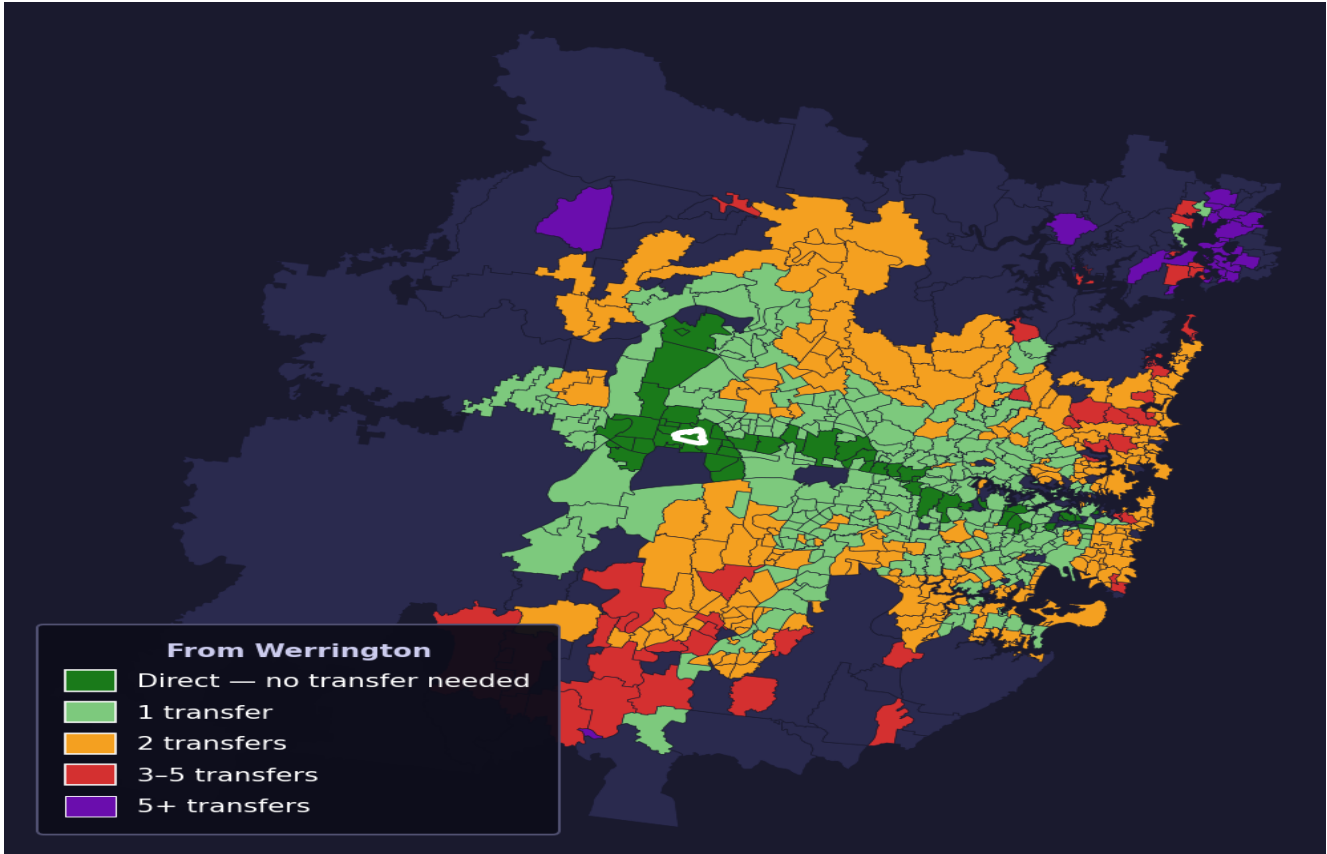

# Werrington

Rank #781 of 781 suburbs

<b>Composite</b> <b>23</b> /100	<b>Journey Quality</b> <b>0</b> /100	<b>Cost Efficiency</b> <b>0</b> /100	<b>Connectivity</b> <b>78</b> /100
------------------------------------	---	---	---------------------------------------

Direct (0 transfers)	51 of 781
1 transfer	289 of 781
2 transfers	263 of 781
3-5 transfers	51 of 781
5+ transfers	126 of 781

Destination	Time	Single Trip	Weekly
Sydney CBD	190 min	\$6.00	\$47.90/wk
Parramatta	158 min	\$6.10	\$47.90/wk
Sydney Airport	234 min	\$8.12	
Macquarie Park	230 min	\$8.42	\$50.00/wk
Olympic Park	163 min	\$9.82	\$50.00/wk