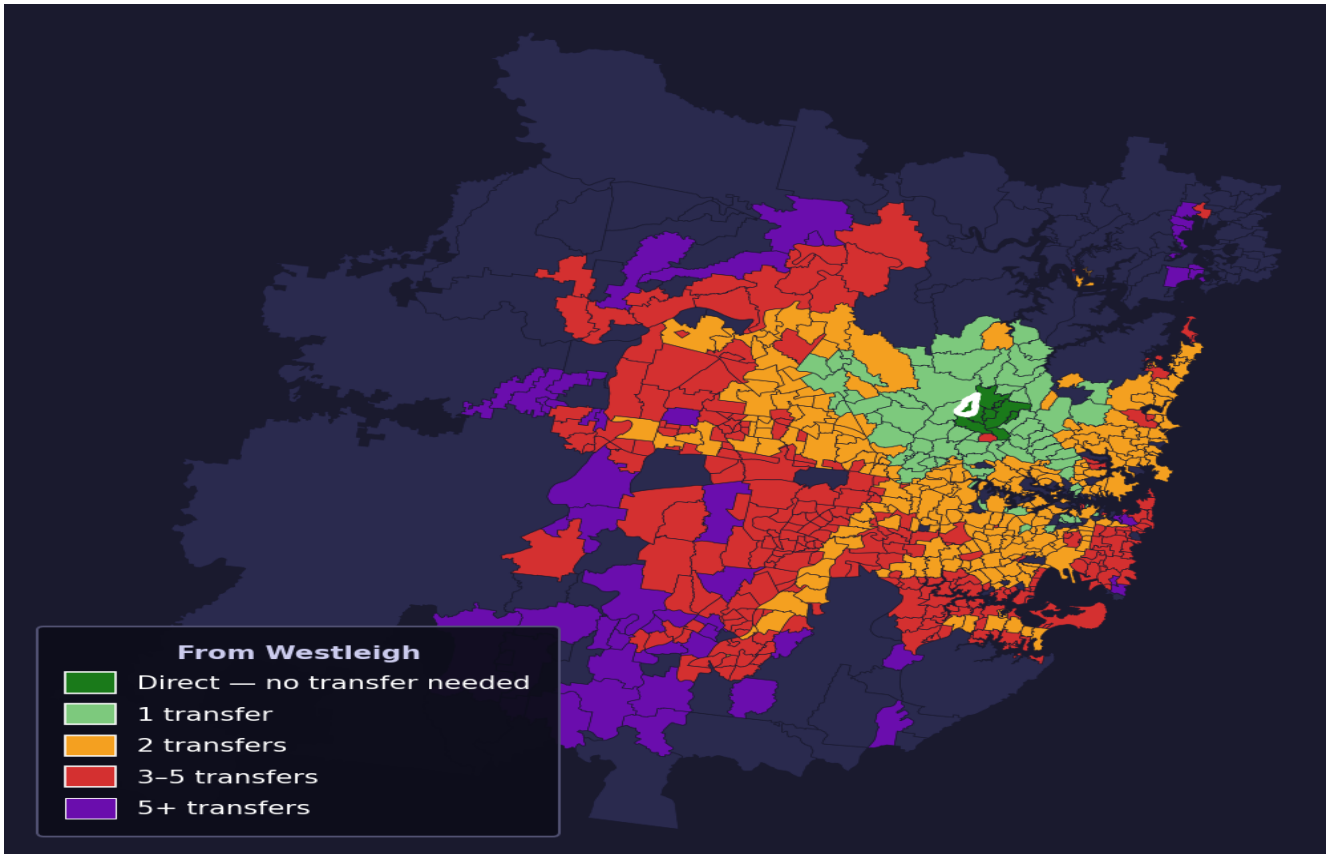

Westleigh

Rank #339 of 781 suburbs

Composite 65 _{/100}	Journey Quality 61 _{/100}	Cost Efficiency 86 _{/100}	Connectivity 53 _{/100}
---	---	---	--

Direct (0 transfers)	8 of 781
1 transfer	66 of 781
2 transfers	251 of 781
3-5 transfers	271 of 781
5+ transfers	184 of 781

Destination	Time	Single Trip	Weekly
Sydney CBD	78 min	\$5.12	\$45.26/wk
Parramatta	78 min	\$4.96	\$45.13/wk
Sydney Airport	145 min	\$6.84	
Macquarie Park	64 min	\$5.47	\$49.62/wk
Olympic Park	120 min	\$7.72	\$50.00/wk