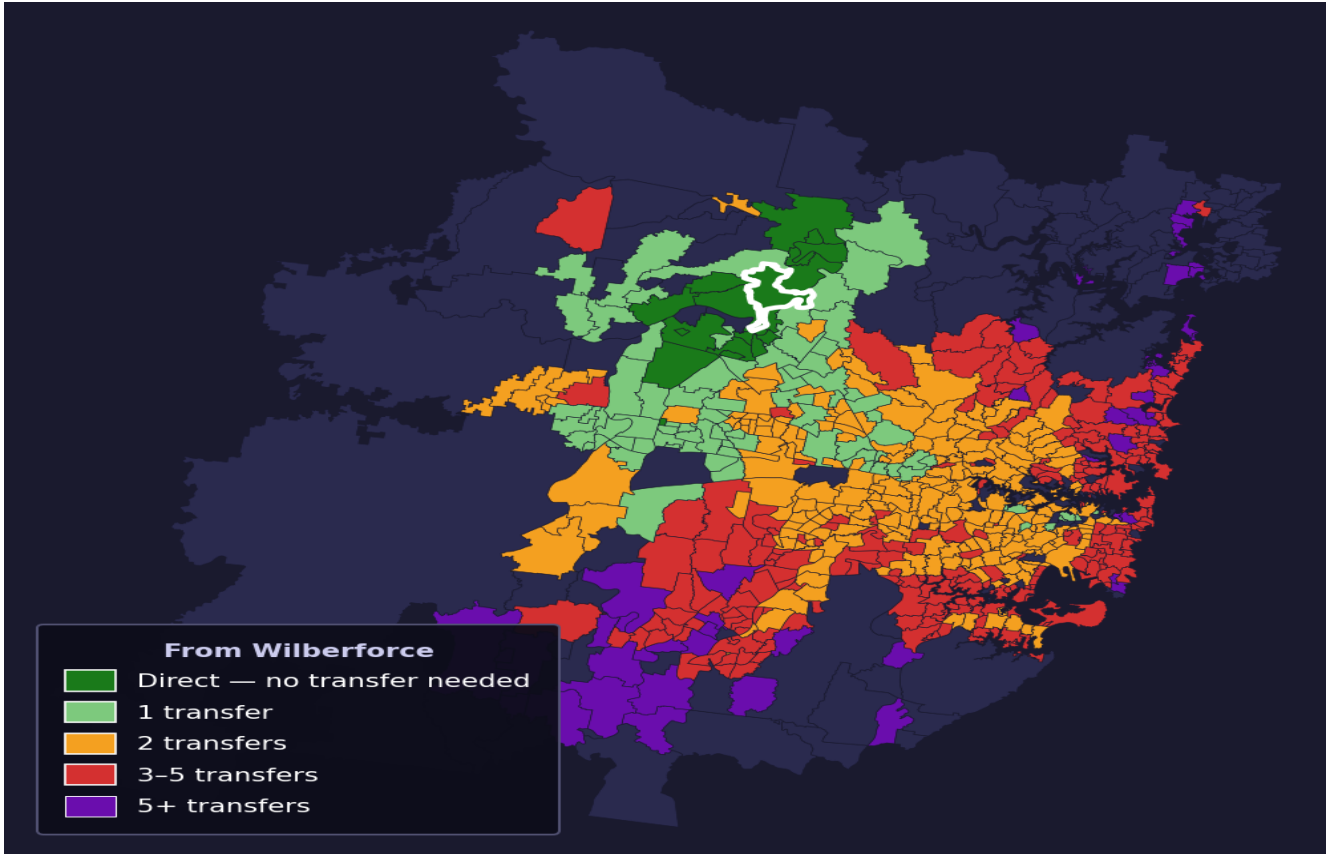

# Wilberforce

Rank #483 of 781 suburbs

<b>Composite</b> <b>57</b> /100	<b>Journey Quality</b> <b>36</b> /100	<b>Cost Efficiency</b> <b>96</b> /100	<b>Connectivity</b> <b>56</b> /100
------------------------------------	--	--	---------------------------------------

<b>Direct (0 transfers)</b>	<b>18 of 781</b>
<b>1 transfer</b>	<b>84 of 781</b>
<b>2 transfers</b>	<b>256 of 781</b>
<b>3-5 transfers</b>	<b>247 of 781</b>
<b>5+ transfers</b>	<b>175 of 781</b>

Destination	Time	Single Trip	Weekly
Sydney CBD	124 min	\$4.88	<b>\$42.57/wk</b>
Parramatta	96 min	\$4.53	<b>\$42.57/wk</b>
Sydney Airport	176 min	\$6.42	
Macquarie Park	149 min	\$6.97	<b>\$50.00/wk</b>
Olympic Park	170 min	\$9.85	<b>\$50.00/wk</b>