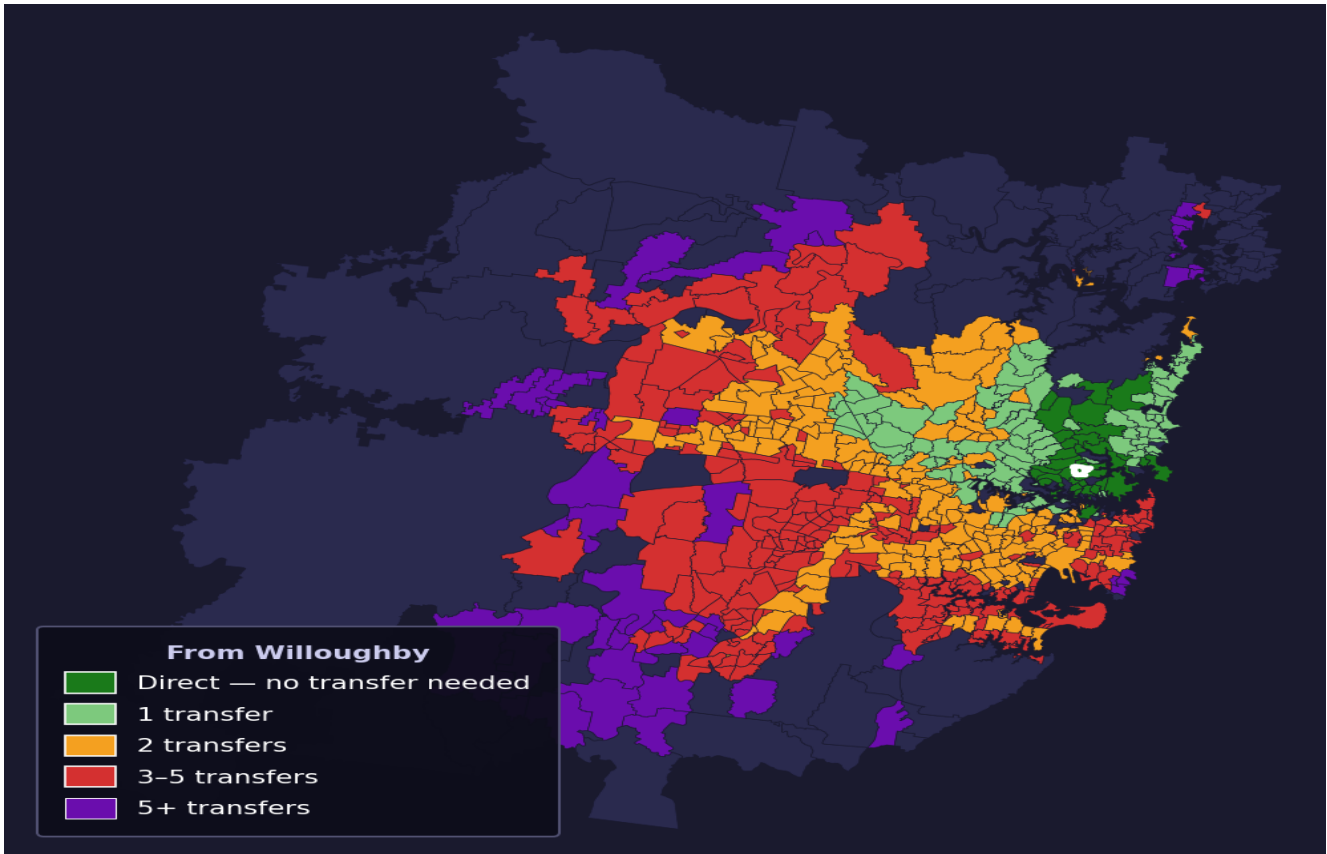

Willoughby

Rank #254 of 781 suburbs

Composite 68 /100	Journey Quality 89 /100	Cost Efficiency 45 /100	Connectivity 57 /100
------------------------------------	--	--	---------------------------------------

Direct (0 transfers)	41 of 781
1 transfer	99 of 781
2 transfers	201 of 781
3-5 transfers	257 of 781
5+ transfers	182 of 781

Destination	Time	Single Trip	Weekly
Sydney CBD	26 min	\$4.03	\$40.30/wk
Parramatta	107 min	\$7.16	\$50.00/wk
Sydney Airport	131 min	\$6.86	
Macquarie Park	47 min	\$3.51	\$35.06/wk
Olympic Park	83 min	\$4.51	\$44.72/wk