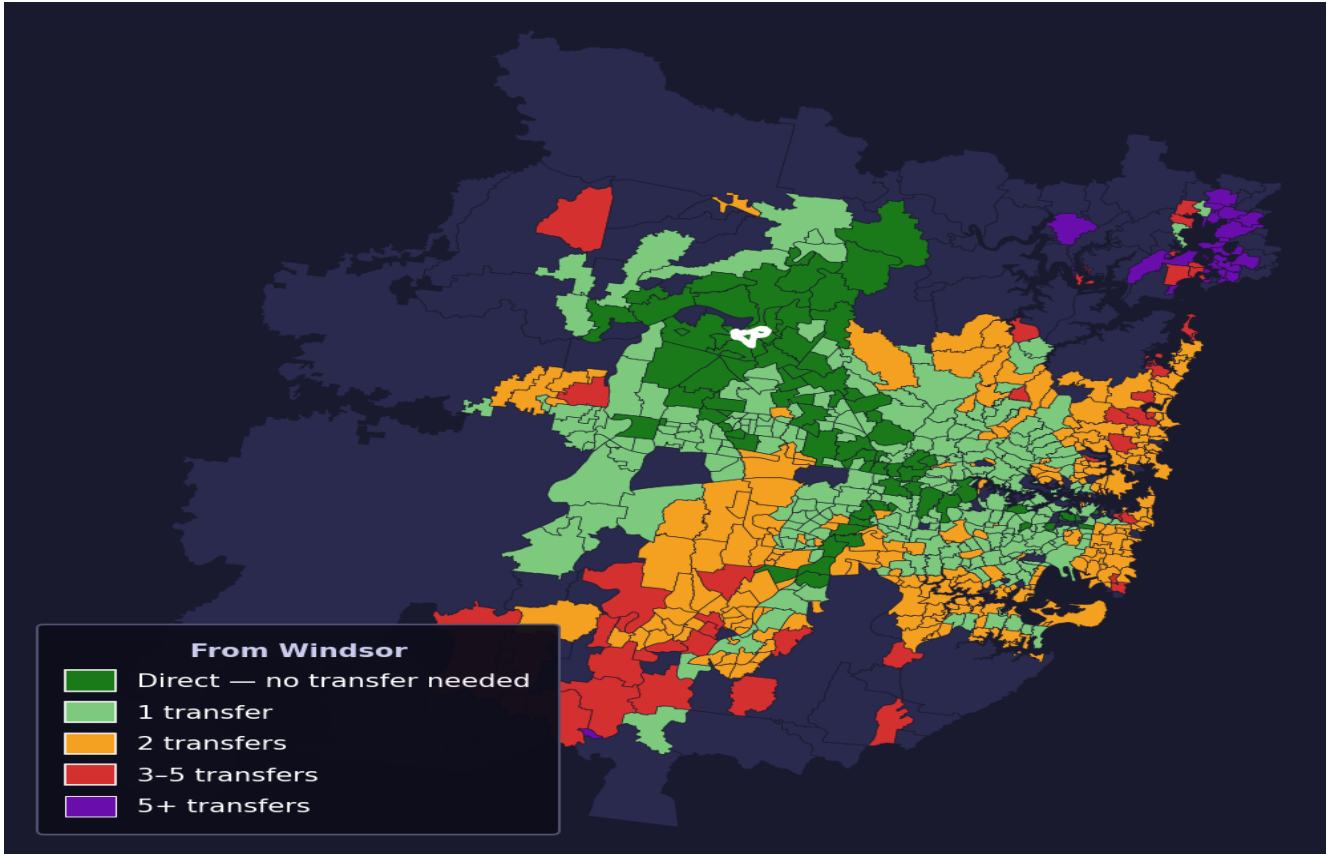

Windsor

Rank #331 of 781 suburbs

Composite 65 _{/100}	Journey Quality 38 _{/100}	Cost Efficiency 97 _{/100}	Connectivity 80 _{/100}
---	---	---	--

From Windsor

- Direct — no transfer needed
- 1 transfer
- 2 transfers
- 3-5 transfers
- 5+ transfers

Direct (0 transfers)	82 of 781
1 transfer	278 of 781
2 transfers	246 of 781
3-5 transfers	49 of 781
5+ transfers	125 of 781

Destination	Time	Single Trip	Weekly
Sydney CBD	120 min	\$4.03	\$40.30/wk
Parramatta	89 min	\$4.03	\$40.30/wk
Sydney Airport	166 min	\$5.35	
Macquarie Park	160 min	\$7.20	\$50.00/wk
Olympic Park	164 min	\$9.72	\$50.00/wk