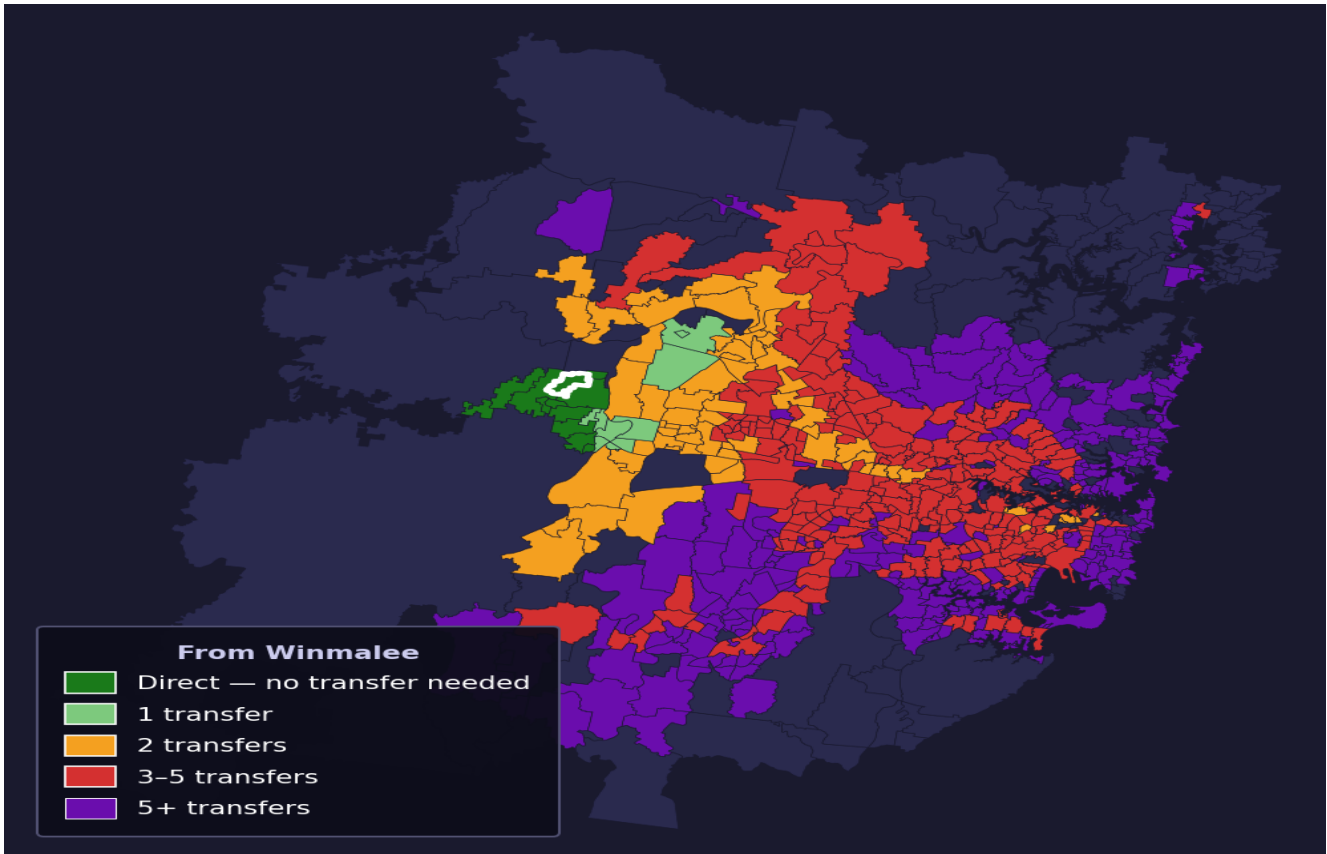

# Winmalee

Rank #767 of 781 suburbs

<b>Composite</b> <b>42</b> <sub>/100</sub>	<b>Journey Quality</b> <b>17</b> <sub>/100</sub>	<b>Cost Efficiency</b> <b>98</b> <sub>/100</sub>	<b>Connectivity</b> <b>32</b> <sub>/100</sub>
---	---	---	--

Direct (0 transfers)	11 of 781
1 transfer	10 of 781
2 transfers	65 of 781
3-5 transfers	274 of 781
5+ transfers	420 of 781

Destination	Time	Single Trip	Weekly
Sydney CBD	158 min	\$5.77	\$48.33/wk
Parramatta	131 min	\$5.83	\$48.33/wk
Sydney Airport	208 min	\$8.15	
Macquarie Park	191 min	\$8.52	\$50.00/wk
Olympic Park	162 min	\$9.79	\$50.00/wk