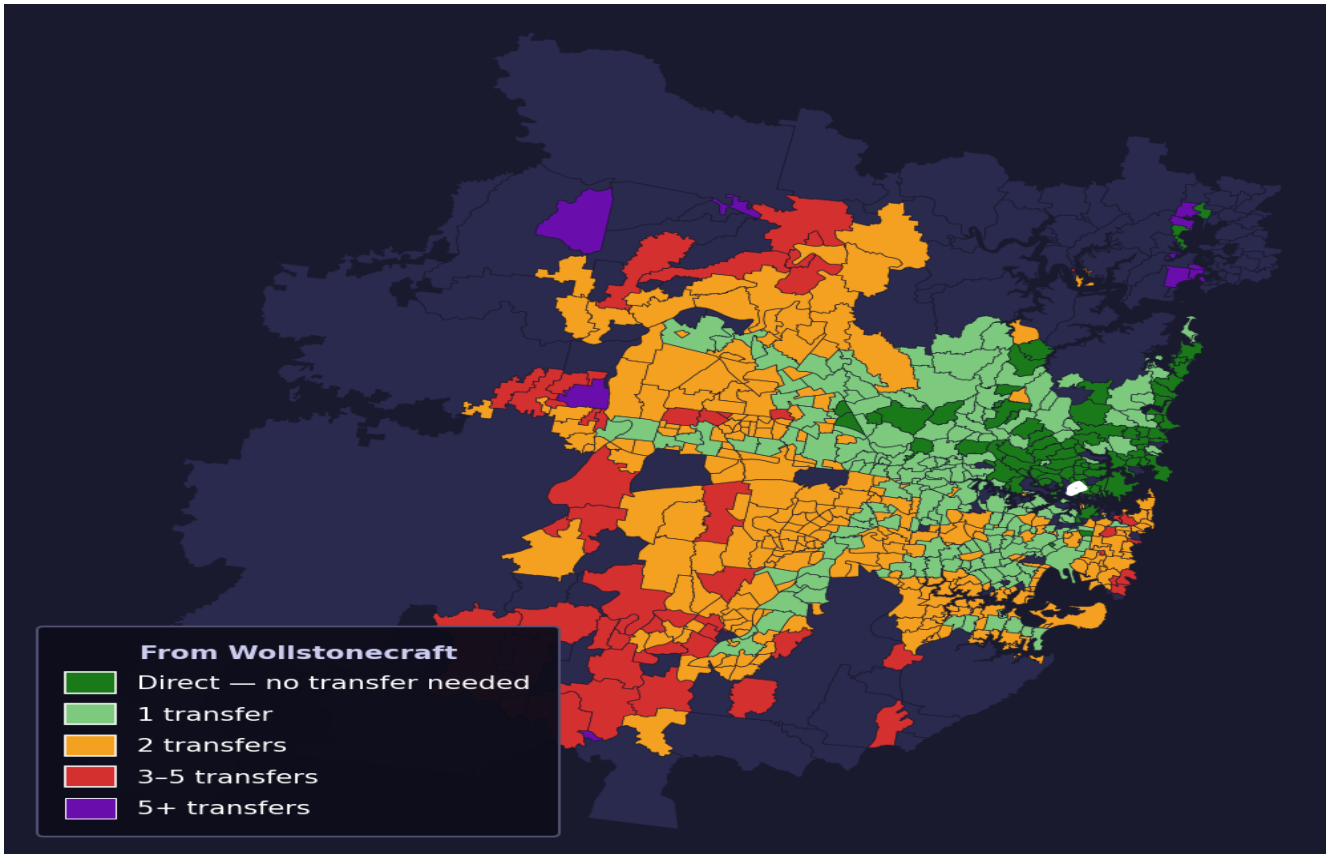

# Wollstonecraft

Rank #40 of 781 suburbs

<b>Composite</b> <b>78</b> <sub>/100</sub>	<b>Journey Quality</b> <b>86</b> <sub>/100</sub>	<b>Cost Efficiency</b> <b>65</b> <sub>/100</sub>	<b>Connectivity</b> <b>76</b> <sub>/100</sub>
---	---	---	--

<b>Direct (0 transfers)</b>	<b>90 of 781</b>
<b>1 transfer</b>	<b>206 of 781</b>
<b>2 transfers</b>	<b>295 of 781</b>
<b>3-5 transfers</b>	<b>55 of 781</b>
<b>5+ transfers</b>	<b>134 of 781</b>

Destination	Time	Single Trip	Weekly
Sydney CBD	32 min	\$3.52	<b>\$34.24/wk</b>
Parramatta	100 min	\$6.94	<b>\$50.00/wk</b>
Sydney Airport	130 min	\$5.83	
Macquarie Park	33 min	\$3.81	<b>\$38.14/wk</b>
Olympic Park	78 min	\$5.08	<b>\$50.00/wk</b>