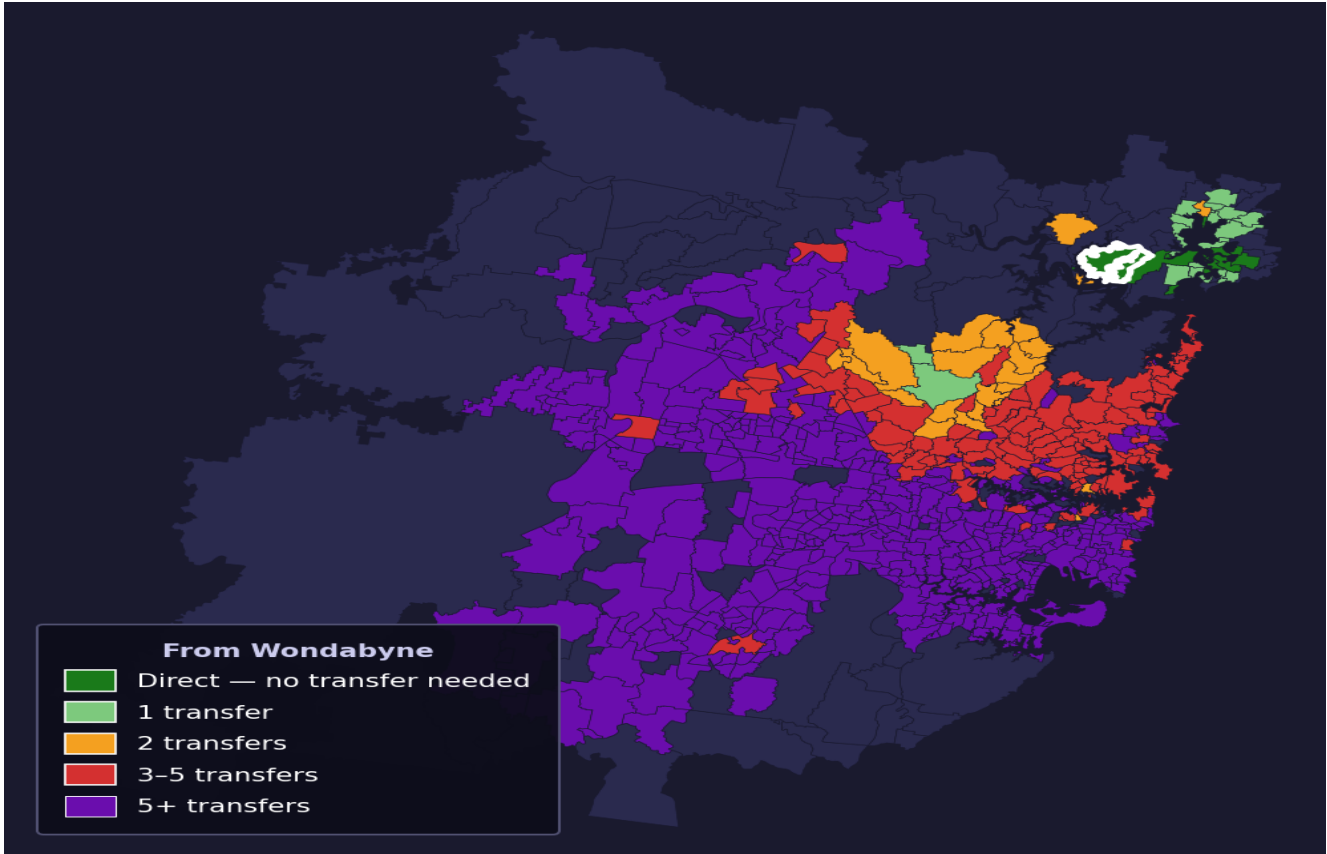

Wondabyne

Rank #696 of 781 suburbs

Composite 48 /100	Journey Quality 36 /100	Cost Efficiency 94 /100	Connectivity 27 /100
------------------------------------	--	--	---------------------------------------

Direct (0 transfers)	12 of 781
1 transfer	22 of 781
2 transfers	23 of 781
3-5 transfers	136 of 781
5+ transfers	587 of 781

Destination	Time	Single Trip	Weekly
Sydney CBD	125 min	\$6.92	\$50.00/wk
Parramatta	210 min	\$10.88	\$50.00/wk
Sydney Airport	213 min	\$9.42	
Macquarie Park	159 min	\$8.89	\$50.00/wk
Olympic Park	181 min	\$13.98	\$50.00/wk