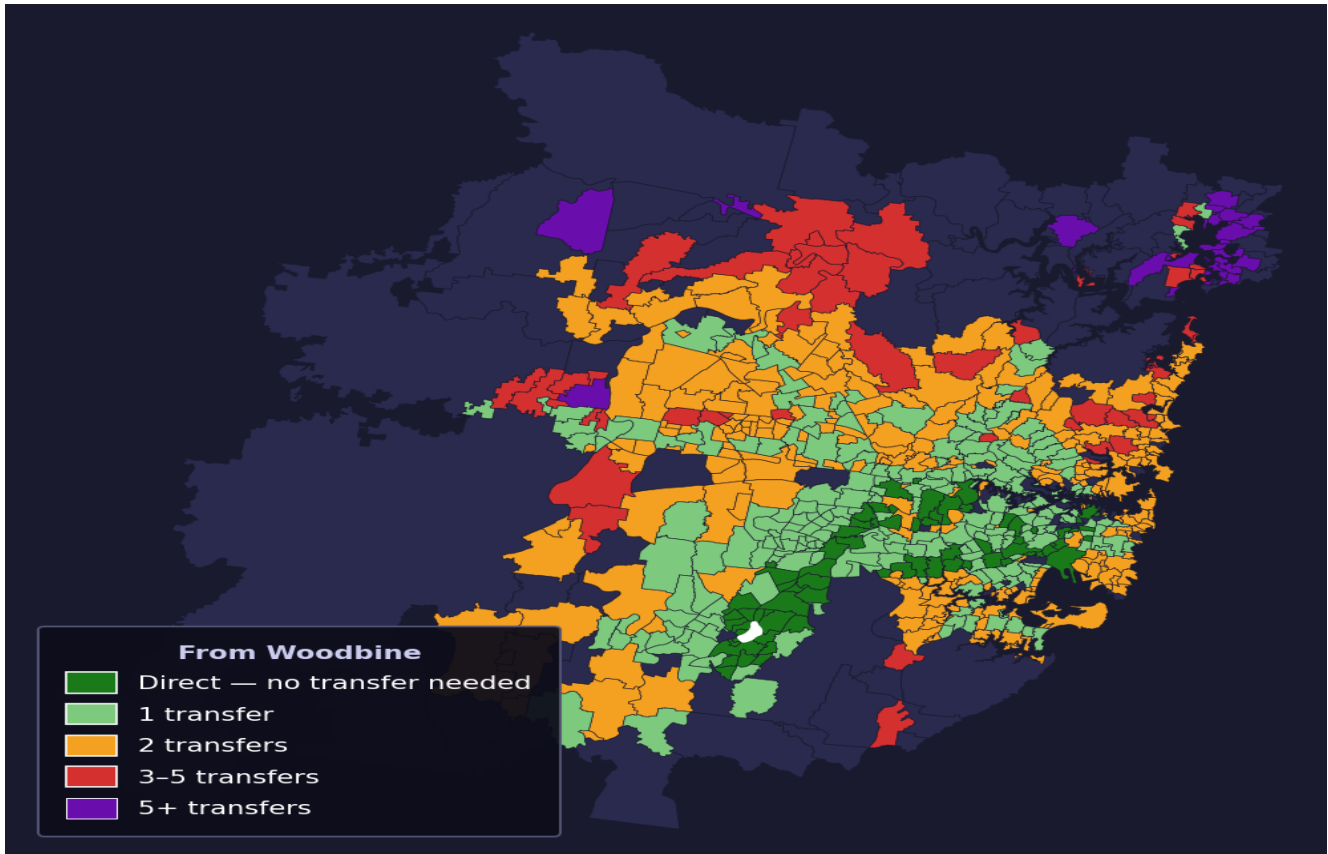

Woodbine

Rank #393 of 781 suburbs

| | | | |
|------------------------------------|--|--|---------------------------------------|
| Composite 62 /100 | Journey Quality 35 /100 | Cost Efficiency 94 /100 | Connectivity 78 /100 |
|------------------------------------|--|--|---------------------------------------|

| | |
|-----------------------------|-------------------|
| Direct (0 transfers) | 74 of 781 |
| 1 transfer | 245 of 781 |
| 2 transfers | 280 of 781 |
| 3-5 transfers | 54 of 781 |
| 5+ transfers | 127 of 781 |

| Destination | Time | Single Trip | Weekly |
|----------------|---------|-------------|------------|
| Sydney CBD | 126 min | \$6.06 | \$50.00/wk |
| Parramatta | 146 min | \$10.12 | \$50.00/wk |
| Sydney Airport | 170 min | \$8.09 | |
| Macquarie Park | 192 min | \$12.15 | \$50.00/wk |
| Olympic Park | 128 min | \$6.93 | \$50.00/wk |