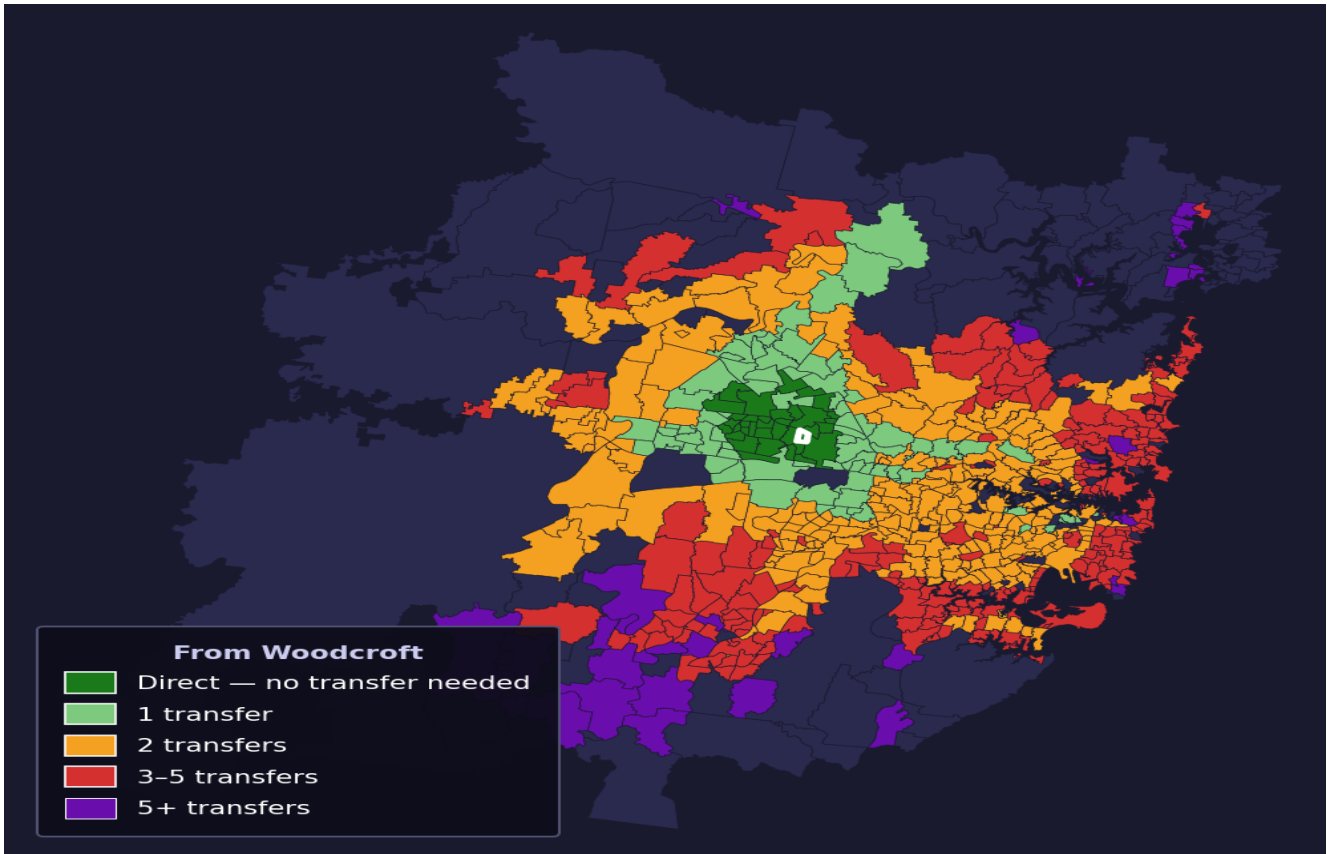

# Woodcroft

Rank #611 of 781 suburbs

<b>Composite</b> <b>52</b> <sub>/100</sub>	<b>Journey Quality</b> <b>23</b> <sub>/100</sub>	<b>Cost Efficiency</b> <b>97</b> <sub>/100</sub>	<b>Connectivity</b> <b>58</b> <sub>/100</sub>
---	---	---	--

<b>Direct (0 transfers)</b>	<b>34 of 781</b>
<b>1 transfer</b>	<b>78 of 781</b>
<b>2 transfers</b>	<b>269 of 781</b>
<b>3-5 transfers</b>	<b>235 of 781</b>
<b>5+ transfers</b>	<b>164 of 781</b>

Destination	Time	Single Trip	Weekly
Sydney CBD	148 min	\$6.64	<b>\$50.00/wk</b>
Parramatta	81 min	\$5.13	<b>\$49.30/wk</b>
Sydney Airport	165 min	\$7.92	
Macquarie Park	140 min	\$7.09	<b>\$50.00/wk</b>
Olympic Park	136 min	\$8.10	<b>\$50.00/wk</b>