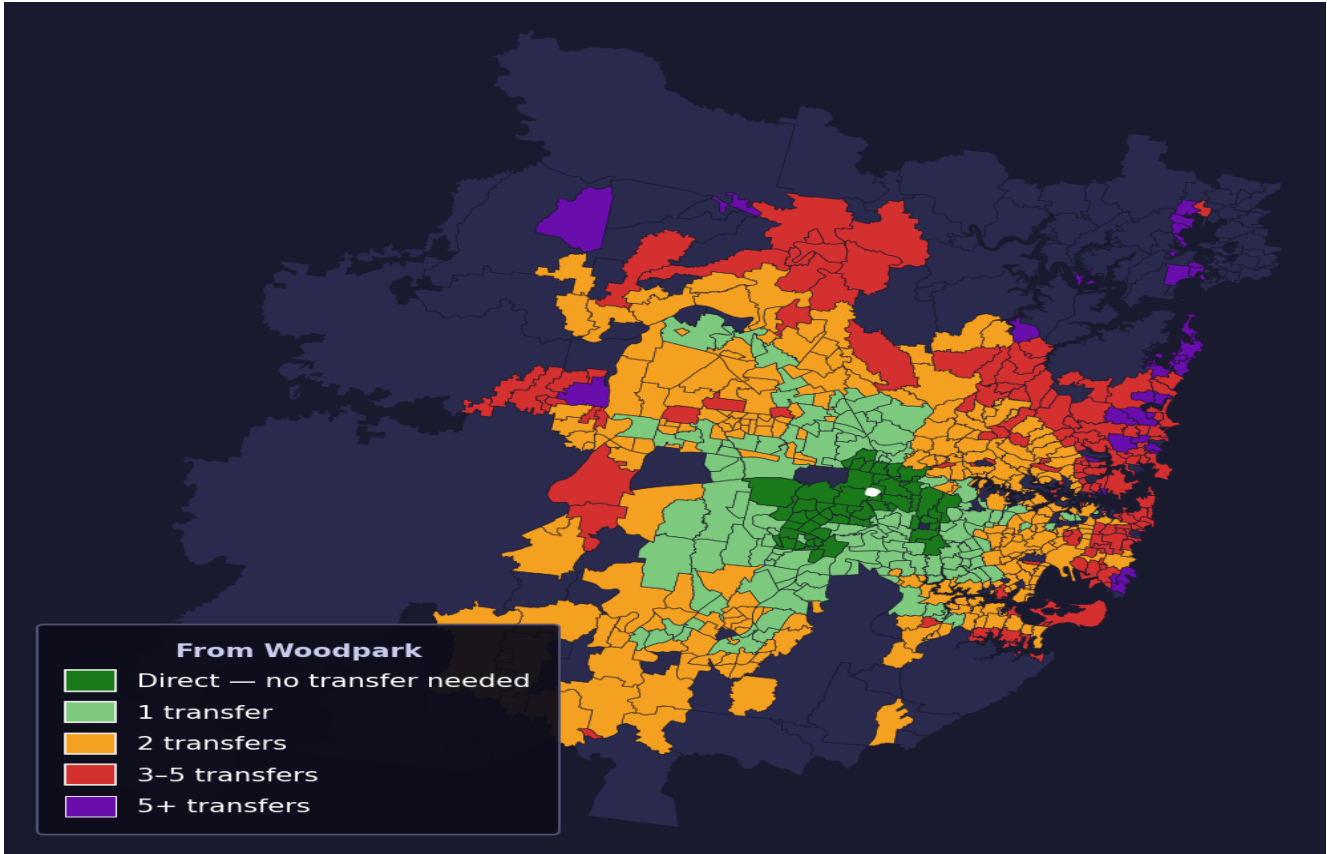

Woodpark

Rank #401 of 781 suburbs

| | | | |
|------------------------------------|--|--|---------------------------------------|
| Composite 62 /100 | Journey Quality 43 /100 | Cost Efficiency 92 /100 | Connectivity 65 /100 |
|------------------------------------|--|--|---------------------------------------|

| | |
|-----------------------------|-------------------|
| Direct (0 transfers) | 55 of 781 |
| 1 transfer | 138 of 781 |
| 2 transfers | 280 of 781 |
| 3-5 transfers | 143 of 781 |
| 5+ transfers | 164 of 781 |

| Destination | Time | Single Trip | Weekly |
|----------------|---------|-------------|------------|
| Sydney CBD | 111 min | \$7.20 | \$50.00/wk |
| Parramatta | 30 min | \$3.14 | \$31.40/wk |
| Sydney Airport | 175 min | \$8.09 | |
| Macquarie Park | 78 min | \$5.17 | \$50.00/wk |
| Olympic Park | 146 min | \$7.65 | \$50.00/wk |