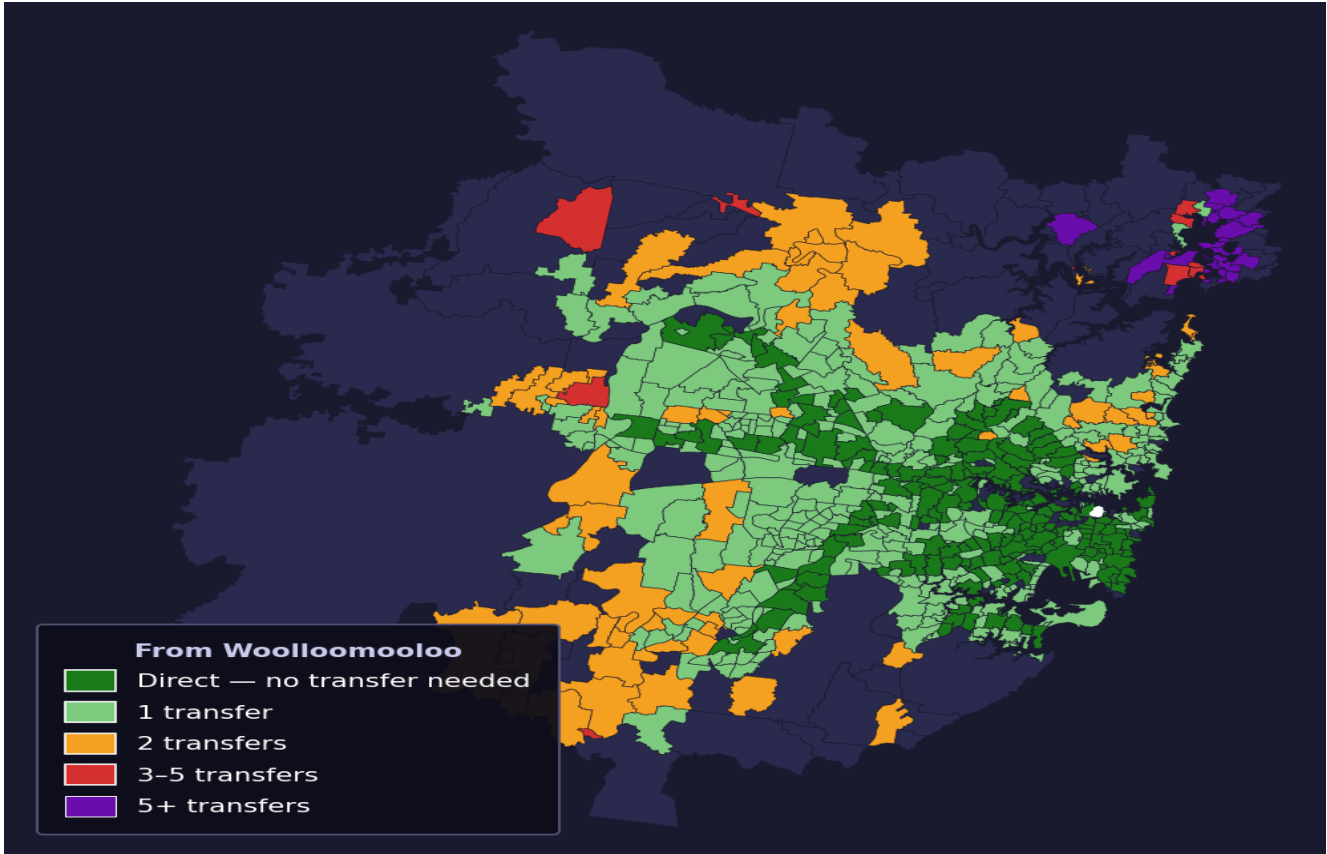

Woolloomooloo

Rank #6 of 781 suburbs

Composite 86 /100	Journey Quality 92 /100	Cost Efficiency 64 /100	Connectivity 94 /100
------------------------------------	--	--	---------------------------------------

Direct (0 transfers)	211 of 781
1 transfer	362 of 781
2 transfers	72 of 781
3-5 transfers	12 of 781
5+ transfers	123 of 781

Destination	Time	Single Trip	Weekly
Sydney CBD	21 min	\$2.31	\$23.10/wk
Parramatta	108 min	\$5.97	\$49.30/wk
Sydney Airport	117 min	\$5.12	
Macquarie Park	59 min	\$4.24	\$42.36/wk
Olympic Park	110 min	\$6.99	\$50.00/wk