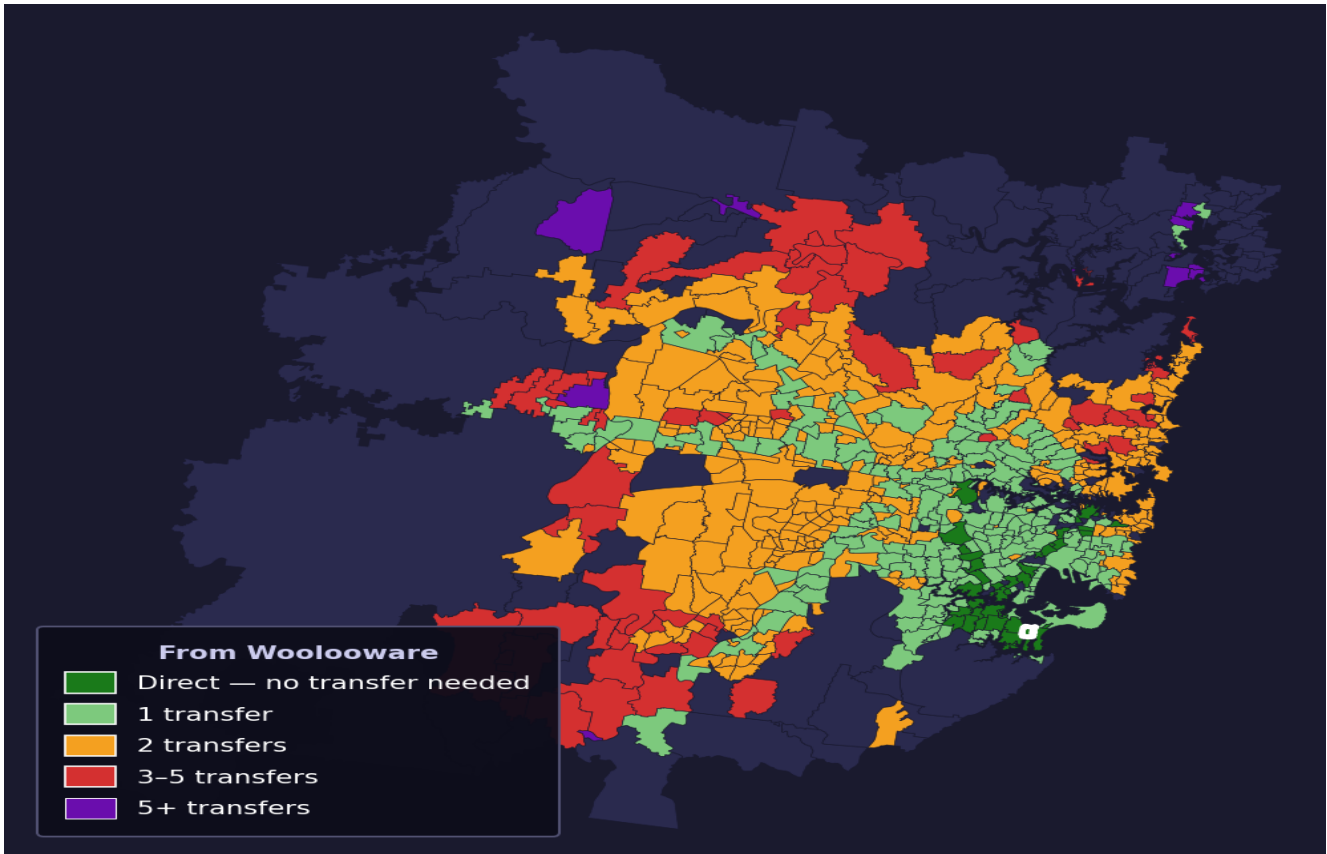

Woolooware

Rank #200 of 781 suburbs

Composite 71 _{/100}	Journey Quality 60 _{/100}	Cost Efficiency 88 _{/100}	Connectivity 73 _{/100}
---	---	---	--

Direct (0 transfers)	43 of 781
1 transfer	235 of 781
2 transfers	299 of 781
3-5 transfers	68 of 781
5+ transfers	135 of 781

Destination	Time	Single Trip	Weekly
Sydney CBD	80 min	\$4.24	\$42.37/wk
Parramatta	124 min	\$6.27	\$50.00/wk
Sydney Airport	90 min	\$5.38	
Macquarie Park	128 min	\$6.06	\$50.00/wk
Olympic Park	127 min	\$7.58	\$50.00/wk