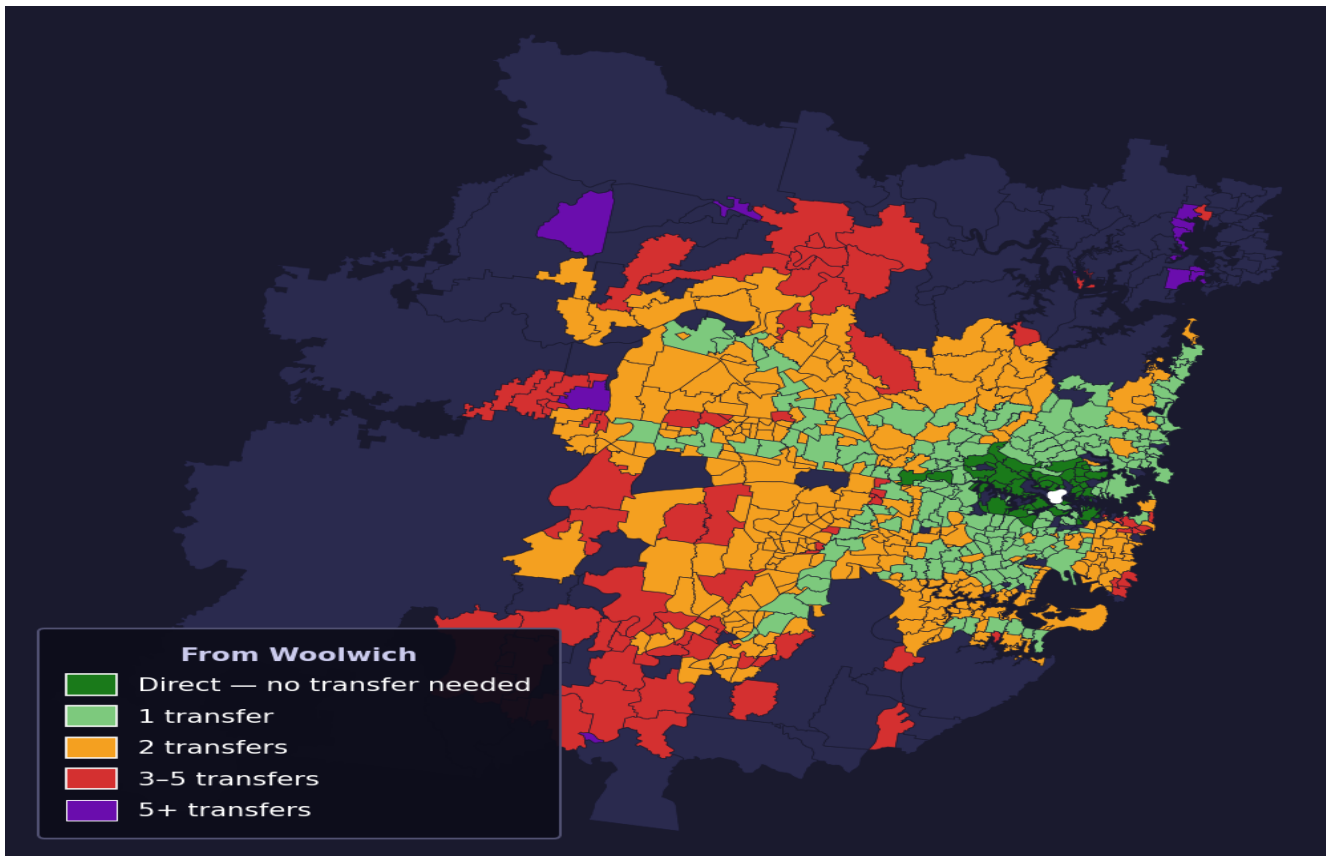

Woolwich

Rank #148 of 781 suburbs

Composite 73 _{/100}	Journey Quality 78 _{/100}	Cost Efficiency 65 _{/100}	Connectivity 72 _{/100}
---	---	---	--

Direct (0 transfers)	53 of 781
1 transfer	199 of 781
2 transfers	313 of 781
3-5 transfers	81 of 781
5+ transfers	134 of 781

Destination	Time	Single Trip	Weekly
Sydney CBD	47 min	\$8.69	\$50.00/wk
Parramatta	126 min	\$11.72	\$50.00/wk
Sydney Airport	141 min	\$11.15	
Macquarie Park	83 min	\$9.32	\$50.00/wk
Olympic Park	79 min	\$12.48	\$50.00/wk