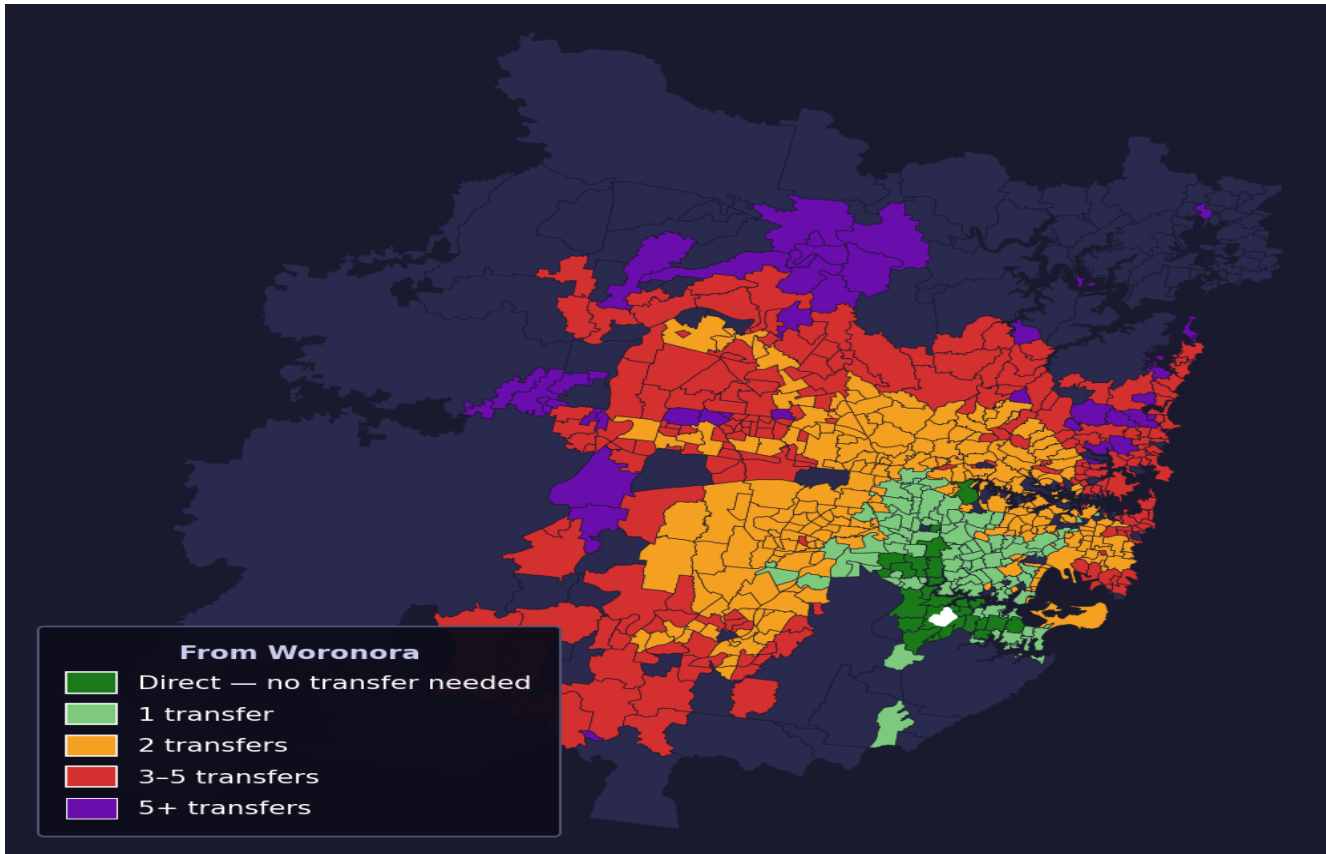

Woronora

Rank #640 of 781 suburbs

Composite 50 _{/100}	Journey Quality 19 _{/100}	Cost Efficiency 98 _{/100}	Connectivity 57 _{/100}
---	---	---	--

Direct (0 transfers)	28 of 781
1 transfer	104 of 781
2 transfers	246 of 781
3-5 transfers	220 of 781
5+ transfers	182 of 781

Destination	Time	Single Trip	Weekly
Sydney CBD	156 min	\$8.40	\$50.00/wk
Parramatta	124 min	\$6.37	\$50.00/wk
Sydney Airport	142 min	\$7.22	
Macquarie Park	175 min	\$8.40	\$50.00/wk
Olympic Park	141 min	\$7.61	\$49.99/wk