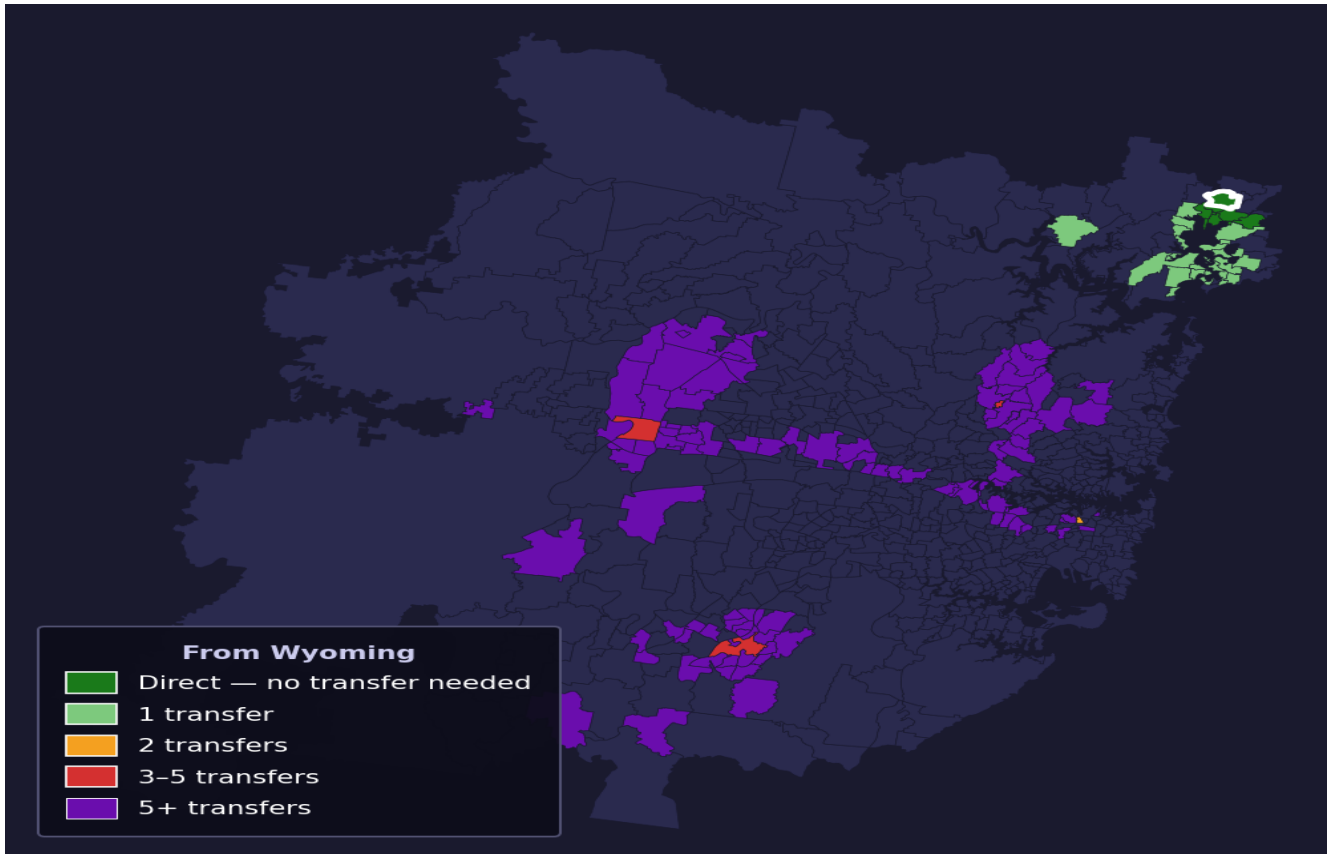

# Wyoming

Rank #770 of 781 suburbs

<b>Composite</b> <b>42</b> /100	<b>Journey Quality</b> <b>42</b> /100	<b>Cost Efficiency</b> <b>92</b> /100	<b>Connectivity</b> <b>0</b> /100
------------------------------------	--	--	--------------------------------------

**From Wyoming**

- Direct — no transfer needed
- 1 transfer
- 2 transfers
- 3-5 transfers
- 5+ transfers

<b>Direct (0 transfers)</b>	<b>6 of 781</b>
1 transfer	26 of 781
2 transfers	1 of 781
3-5 transfers	3 of 781
5+ transfers	744 of 781

Destination	Time	Single Trip	Weekly
Sydney CBD	113 min	\$6.42	\$50.00/wk
Parramatta	202 min	\$10.54	\$50.00/wk
Sydney Airport	201 min	\$9.09	
Macquarie Park	147 min	\$8.25	\$50.00/wk
Olympic Park	175 min	\$13.21	\$50.00/wk