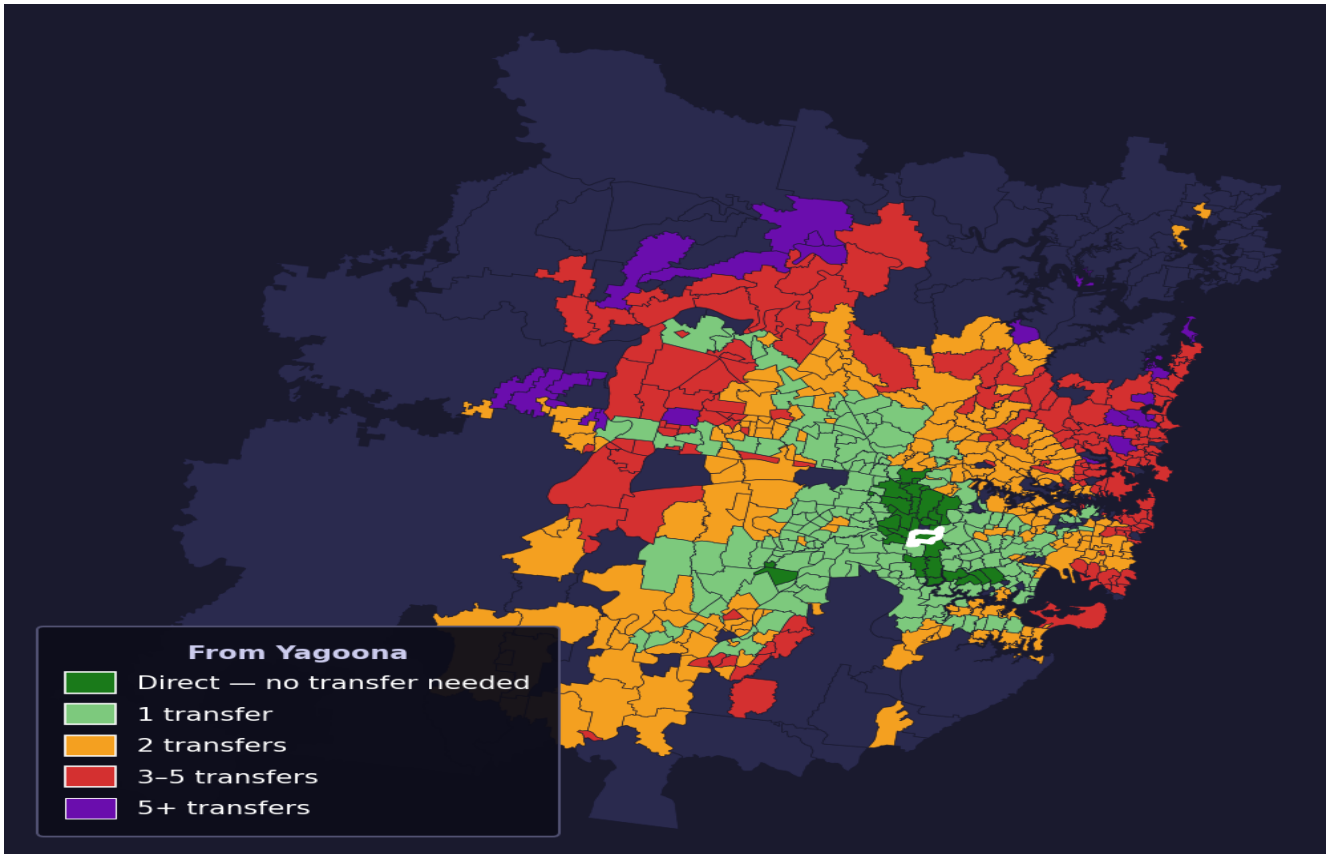

Yagoona

Rank #297 of 781 suburbs

Composite 67 / ₁₀₀	Journey Quality 55 / ₁₀₀	Cost Efficiency 90 / ₁₀₀	Connectivity 65 / ₁₀₀
--	--	--	---

Direct (0 transfers)	31 of 781
1 transfer	193 of 781
2 transfers	237 of 781
3-5 transfers	158 of 781
5+ transfers	161 of 781

Destination	Time	Single Trip	Weekly
Sydney CBD	88 min	\$5.18	\$44.40/wk
Parramatta	75 min	\$5.26	\$46.50/wk
Sydney Airport	103 min	\$6.07	
Macquarie Park	119 min	\$6.24	\$50.00/wk
Olympic Park	70 min	\$5.43	\$50.00/wk