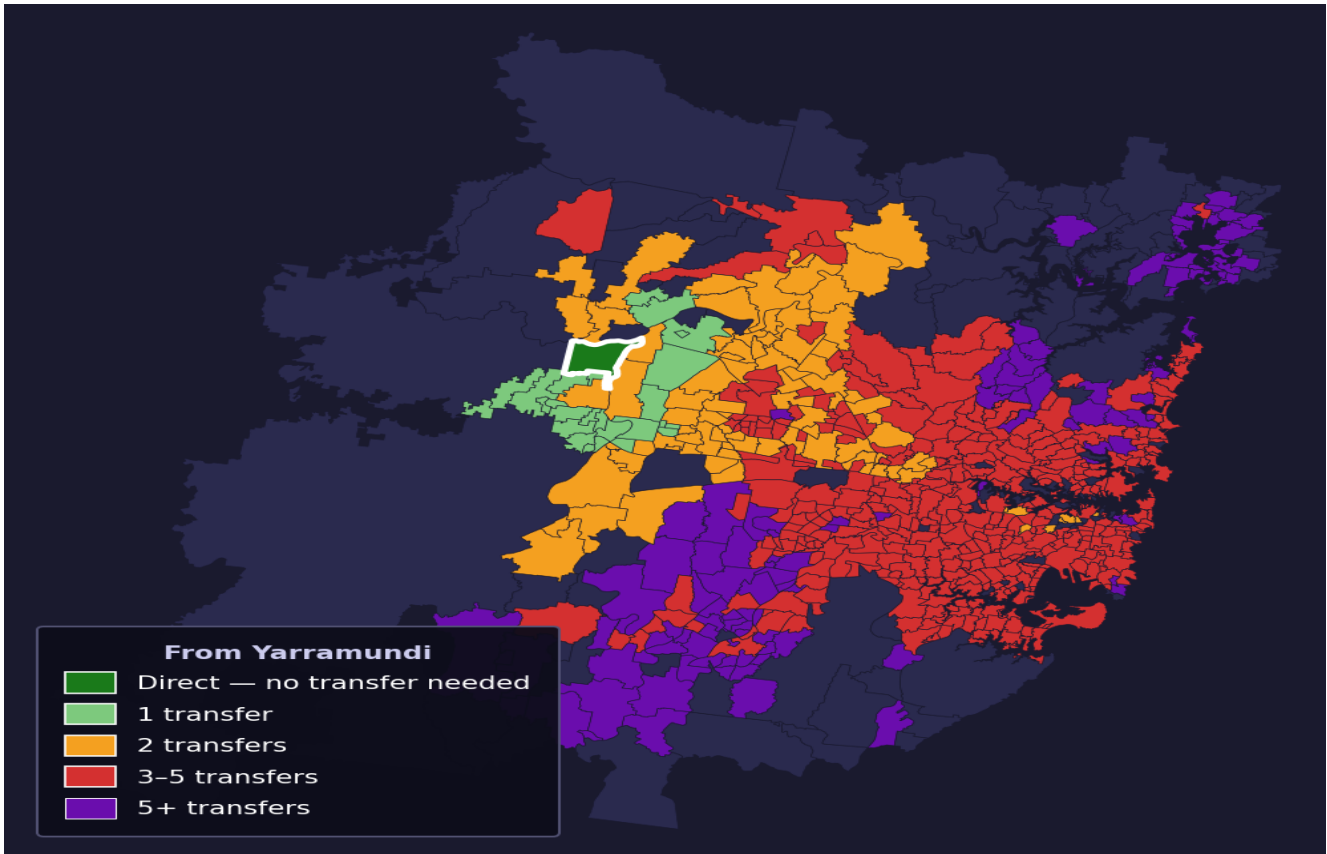

Yarramundi

Rank #678 of 781 suburbs

Composite 48 /100	Journey Quality 25 /100	Cost Efficiency 98 /100	Connectivity 42 /100
------------------------------------	--	--	---------------------------------------

Direct (0 transfers)	0 of 781
1 transfer	26 of 781
2 transfers	88 of 781
3-5 transfers	438 of 781
5+ transfers	228 of 781

Destination	Time	Single Trip	Weekly
Sydney CBD	144 min	\$5.02	\$44.77/wk
Parramatta	116 min	\$5.05	\$44.77/wk
Sydney Airport	193 min	\$7.02	
Macquarie Park	180 min	\$7.93	\$50.00/wk
Olympic Park	159 min	\$9.59	\$50.00/wk